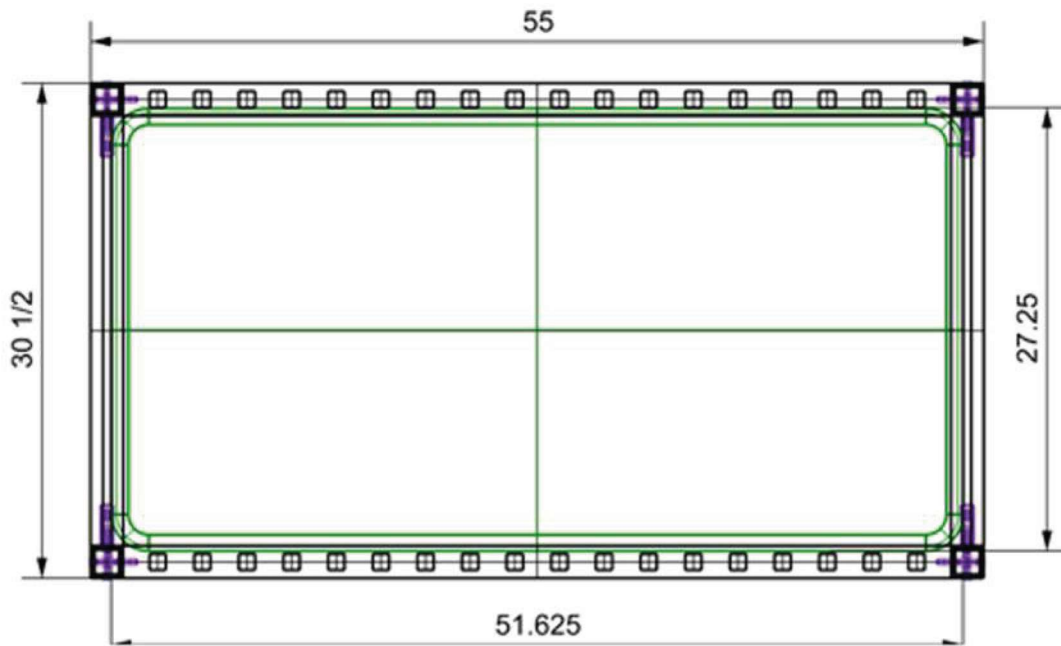

Sweet Dreams Crib - No Canopy

Length	54"
Height	40"
Depth	32"

- 2" Thick Frame
- 1" Thick Slats
- 1/2" Thick Sheets at ends

Sweet Dreams Crib - No Canopy

Length	54"
Height	40"
Depth	32"

- 2" Thick Frame
- 1" Thick Slats
- 1/2" Thick Sheets at ends