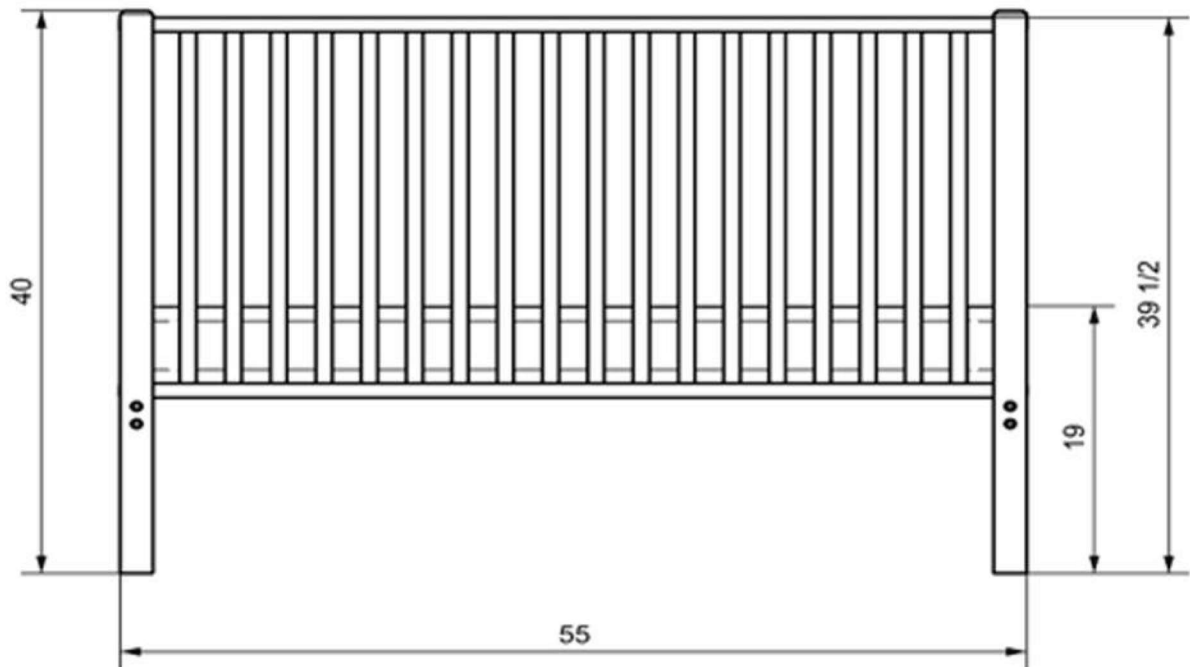

Sweet Dreams Crib - No Canopy

Length	54"
Height	40"
Depth	32"

- 2" Thick Frame
- 1" Thick Slats
- 1/2" Thick Sheets at ends

Sweet Dreams Crib - No Canopy

Length	54"
Height	40"
Depth	32"

- 2" Thick Frame
- 1" Thick Slats
- 1/2" Thick Sheets at ends