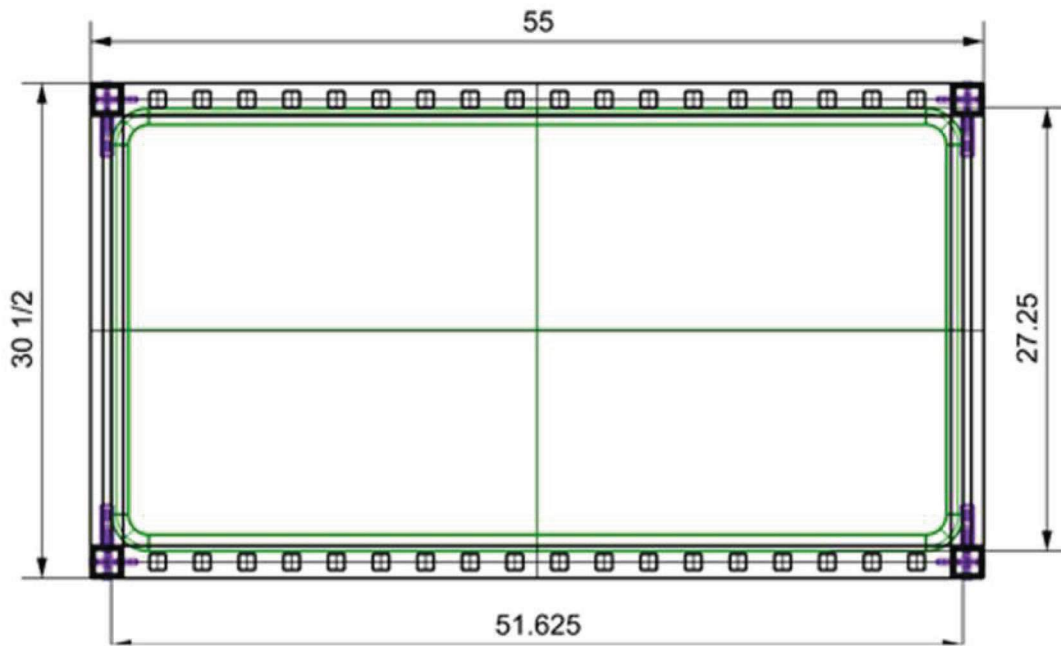

Sweet Dreams Crib - No Canopy

Length	54"
Height	40"
Depth	32"

- 2" Thick Frame
- 1" Thick Slats
- 1/2" Thick Sheets at ends

Sweet Dreams Crib - No Canopy

Length	54"
Height	40"
Depth	32"

- 2" Thick Frane
- 1" Thick Slats
- 1/2" Thick Sheets at ends