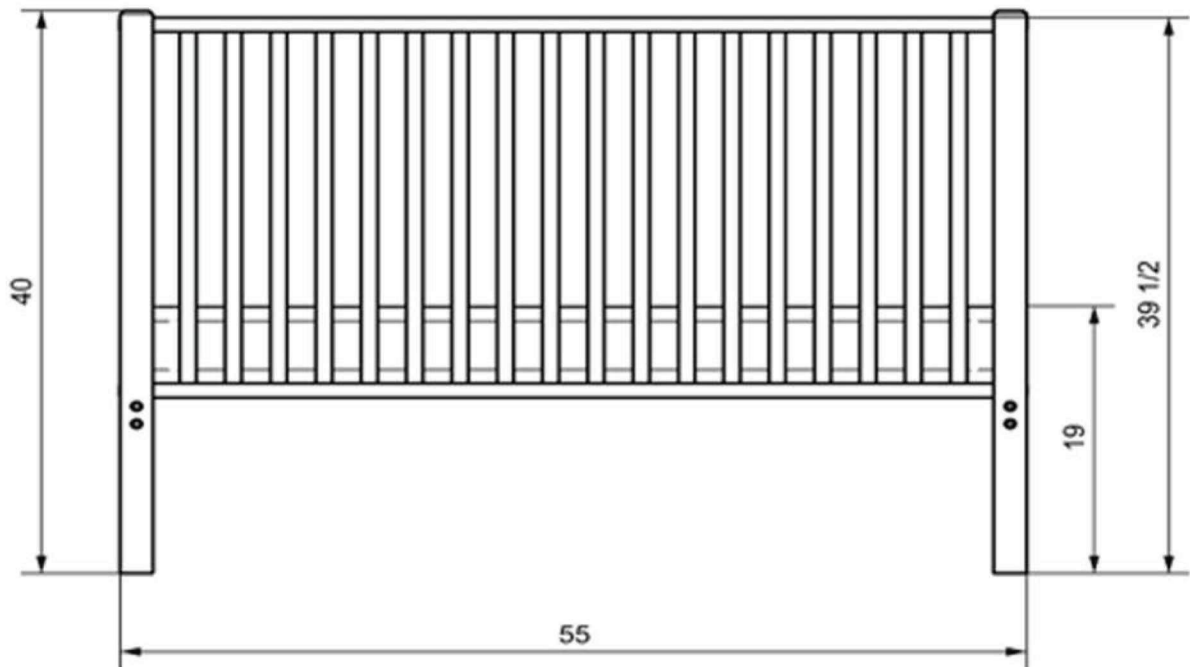

Sweet Dreams Crib - No Canopy

Length	54"
Height	40"
Depth	32"

- 2" Thick Frame
- 1" Thick Slats
- 1/2" Thick Sheets at ends

Sweet Dreams Crib - No Canopy

Length	54"
Height	40"
Depth	32"

- 2" Thick Frane
- 1" Thick Slats
- 1/2" Thick Sheets at ends