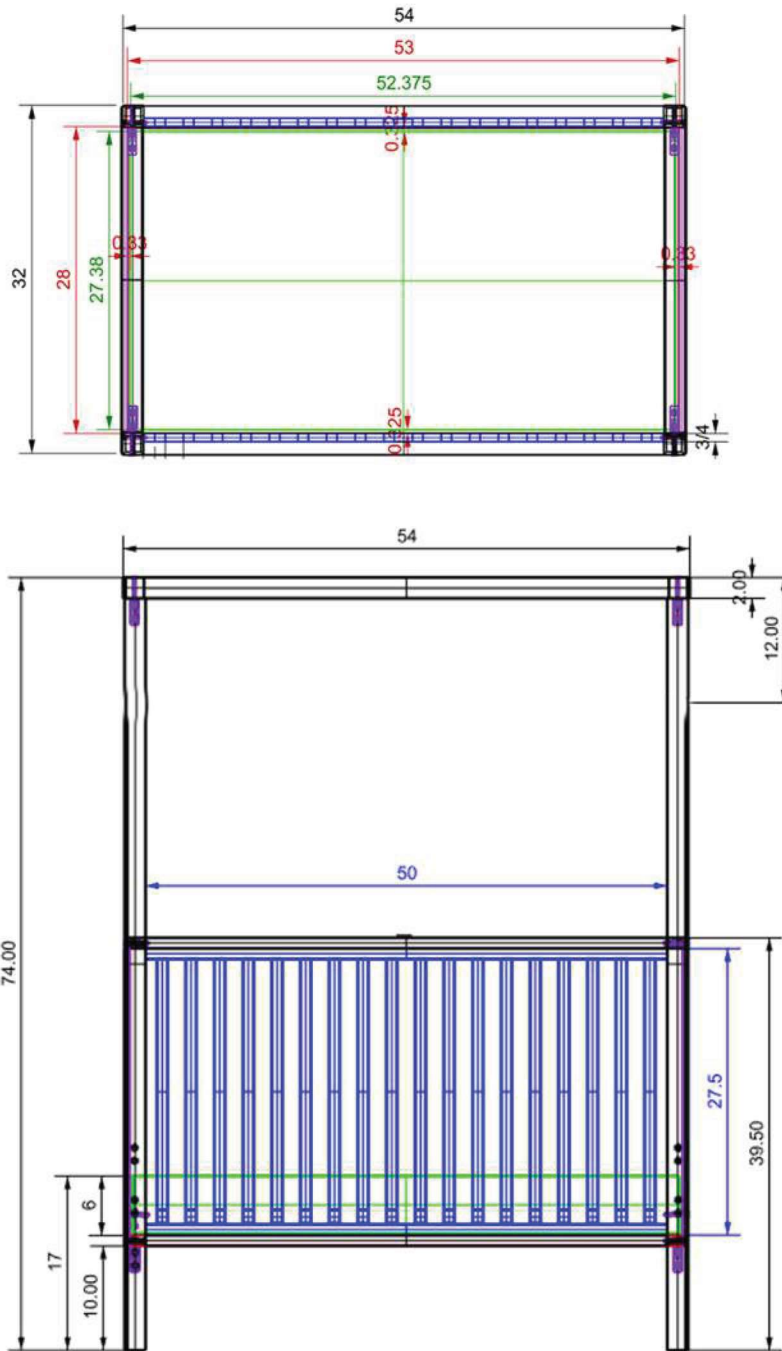

Sweet Dreams Crib

Length	54"
Height	74"
Depth	32"

- 2" Thick Frame
- 1" Thick Slats
- 1/2" Thick sheets at ends

Sweet Dreams Crib

Length	54"
Height	74"
Depth	32"

- 2" Thick Frame
- 1" Thick Slats
- 1/2" Thick sheets at ends