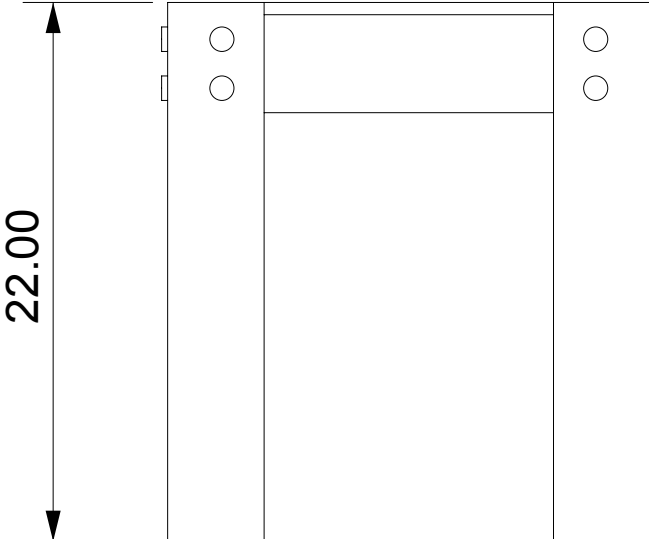

CAP FERRAT SIDE OR BEDSIDE TABLE - SQUARE

Length	20"
Depth	20"
Height	22"

- 3/8" thick clear acrylic
- Optional shelf at 7 1/2"H
- Brass or chrome hardware available

CAP FERRAT SIDE OR BEDSIDE TABLE - SQUARE

Length	20"
Depth	20"
Height	22"

- 3/8" thick clear acrylic
- Optional shelf at 7 1/2"H
- Brass or chrome hardware available