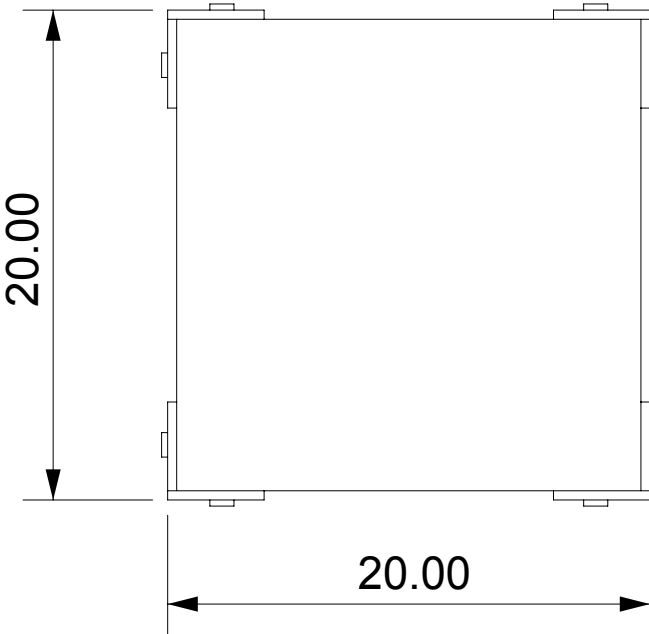

CAP FERRAT SIDE OR BEDSIDE TABLE - SQUARE

Length	20"
Depth	20"
Height	22"

- 3/8" thick clear acrylic
- Optional shelf at 7 1/2"H
- Brass or chrome hardware available

CAP FERRAT SIDE OR BEDSIDE TABLE - SQUARE

Length	20"
Depth	20"
Height	22"

- 3/8" thick clear acrylic
- Optional shelf at 7 1/2"H
- Brass or chrome hardware available