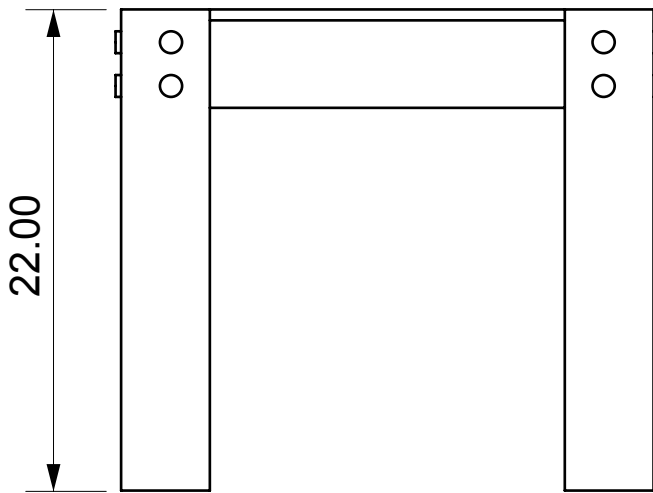

## CAP FERRAT SIDE OR BEDSIDE TABLE - RECTANGLE LARGE

---

Length	24"
Depth	20"
Height	22"

- 3/8" thick clear acrylic
- Optional shelf at 7 1/2"H
- Brass or chrome hardware available

CAP FERRAT SIDE OR BEDSIDE TABLE - RECTANGLE LARGE

Length	24"
Depth	20"
Height	22"

- 3/8" thick clear acrylic
- Optional shelf at 7 1/2"H
- Brass or chrome hardware available