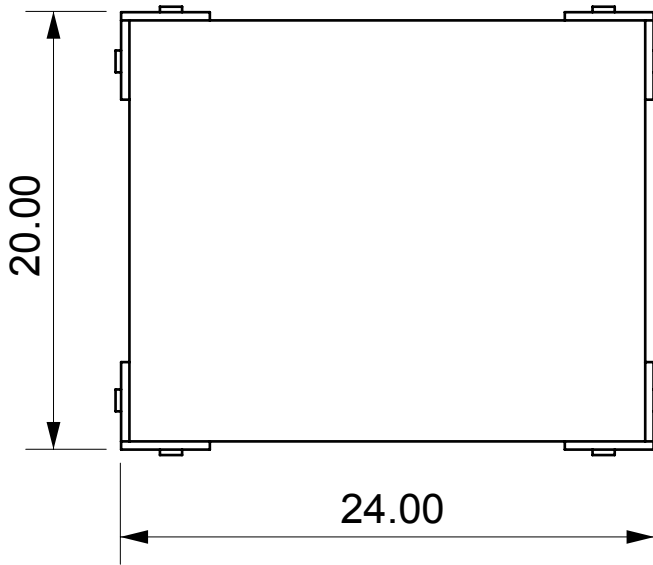

## CAP FERRAT SIDE OR BEDSIDE TABLE - RECTANGLE LARGE

---

Length	24"
Depth	20"
Height	22"

- 3/8" thick clear acrylic
- Optional shelf at 7 1/2"H
- Brass or chrome hardware available

CAP FERRAT SIDE OR BEDSIDE TABLE - RECTANGLE LARGE

Length	24"
Depth	20"
Height	22"

- 3/8" thick clear acrylic
- Optional shelf at 7 1/2"H
- Brass or chrome hardware available