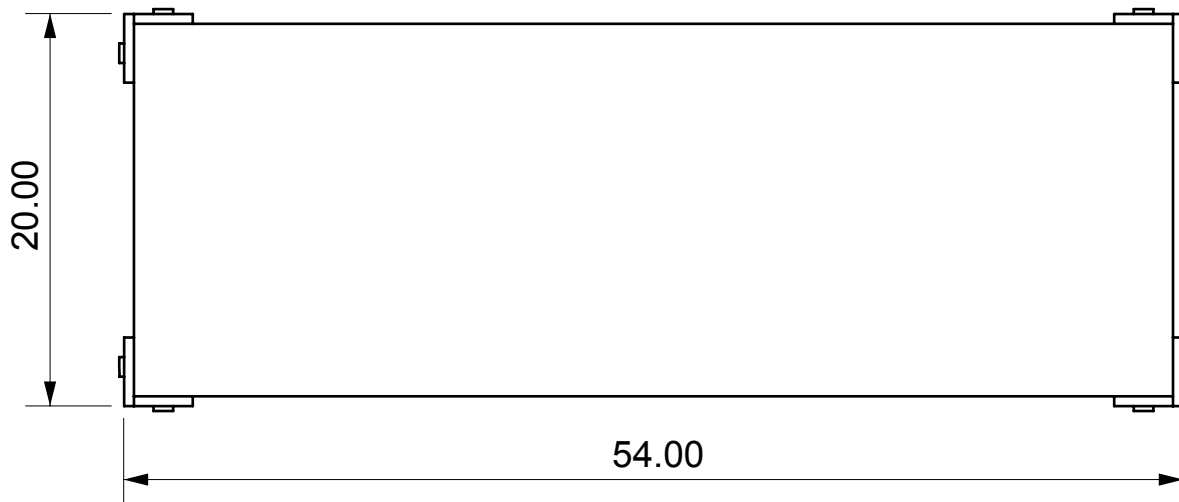

CAP FERRAT MEDIA CONSOLE

Length	54"
Depth	20"
Height	20"

- ½" thick clear acrylic
- Shelf at 7 ½"H
- Brass or chrome hardware available

CAP FERRAT MEDIA CONSOLE

Length	54"
Depth	20"
Height	20"

- 1/2" thick clear acrylic
- Shelf at 7 1/2"H
- Brass or chrome hardware available