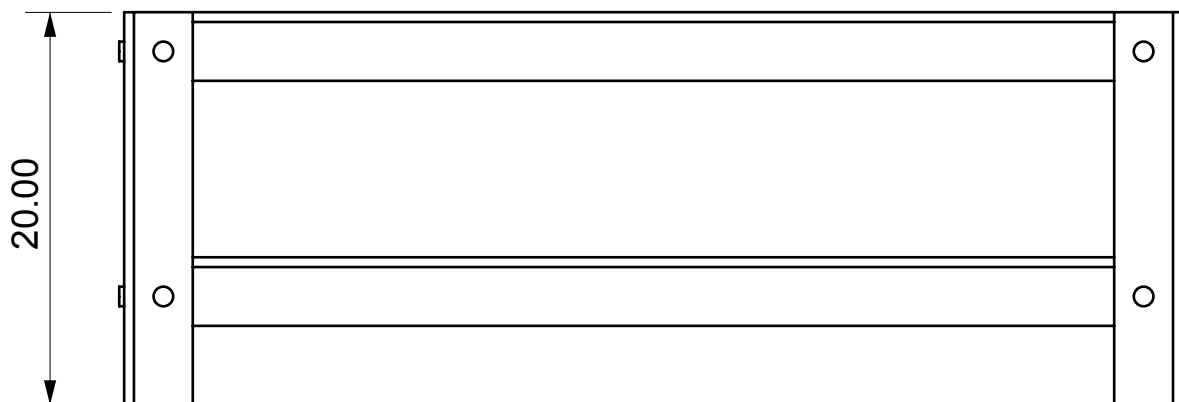

CAP FERRAT MEDIA CONSOLE

Length	54"
Depth	20"
Height	20"

- ½" thick clear acrylic
- Shelf at 7 ½"H
- Brass or chrome hardware available

CAP FERRAT MEDIA CONSOLE

Length	54"
Depth	20"
Height	20"

- 1/2" thick clear acrylic
- Shelf at 7 1/2"H
- Brass or chrome hardware available