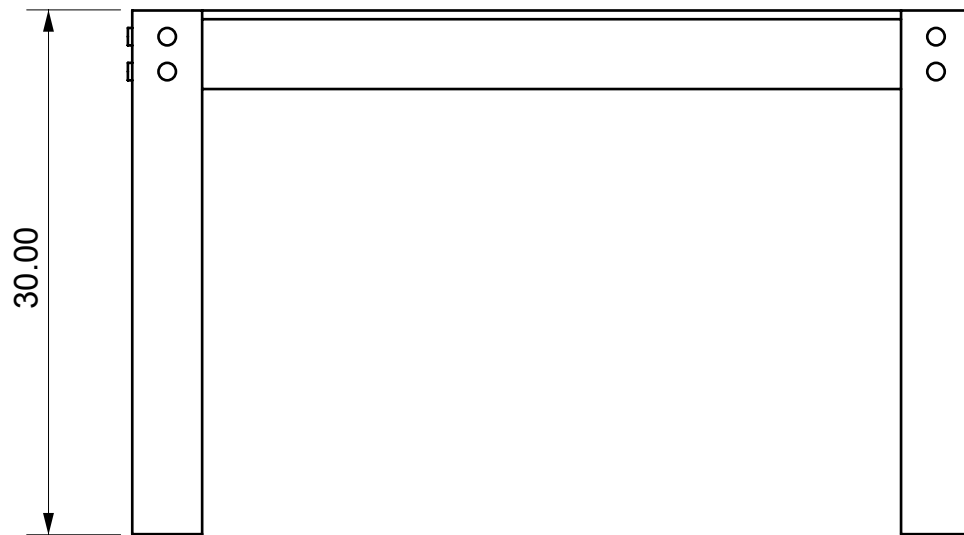

CAP FERRAT DESK OR DINING TABLE - SMALL

Length	48"
Depth	24"
Height	30"

- ½" thick clear acrylic
- Brass or chrome hardware available

CAP FERRAT DESK OR DINING TABLE - SMALL

Length	48"
Depth	24"
Height	30"

- 1/2" thick clear acrylic
- Brass or chrome hardware available