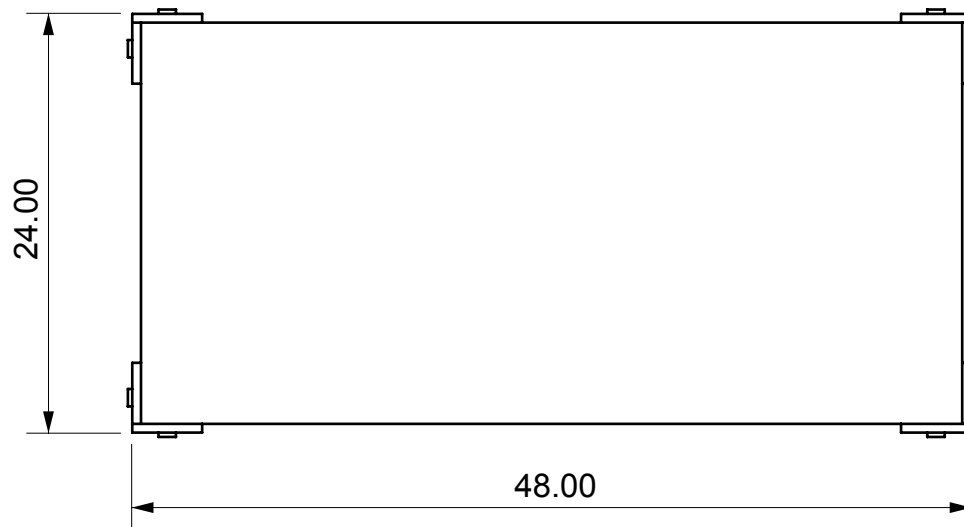

CAP FERRAT DESK OR DINING TABLE - SMALL

Length	48"
Depth	24"
Height	30"

- ½" thick clear acrylic
- Brass or chrome hardware available

CAP FERRAT DESK OR DINING TABLE - SMALL

Length	48"
Depth	24"
Height	30"

- 1/2" thick clear acrylic
- Brass or chrome hardware available