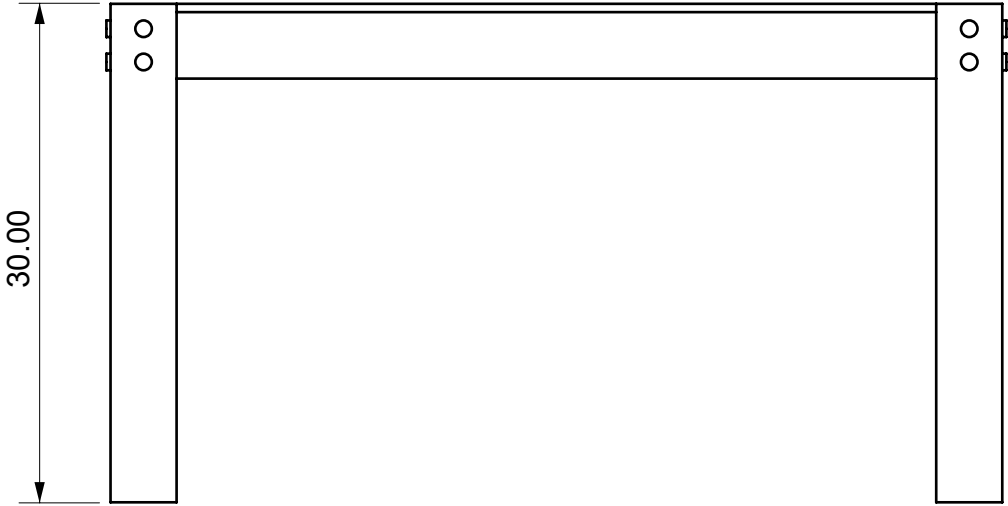

CAP FERRAT DESK OR DINING TABLE - MEDIUM

---

Length	54"
Depth	26"
Height	30"

- 1/2" thick clear acrylic
- Brass or chrome hardware available

CAP FERRAT DESK OR DINING TABLE - MEDIUM

Length	54"
Depth	26"
Height	30"

- 1/2" thick clear acrylic
- Brass or chrome hardware available