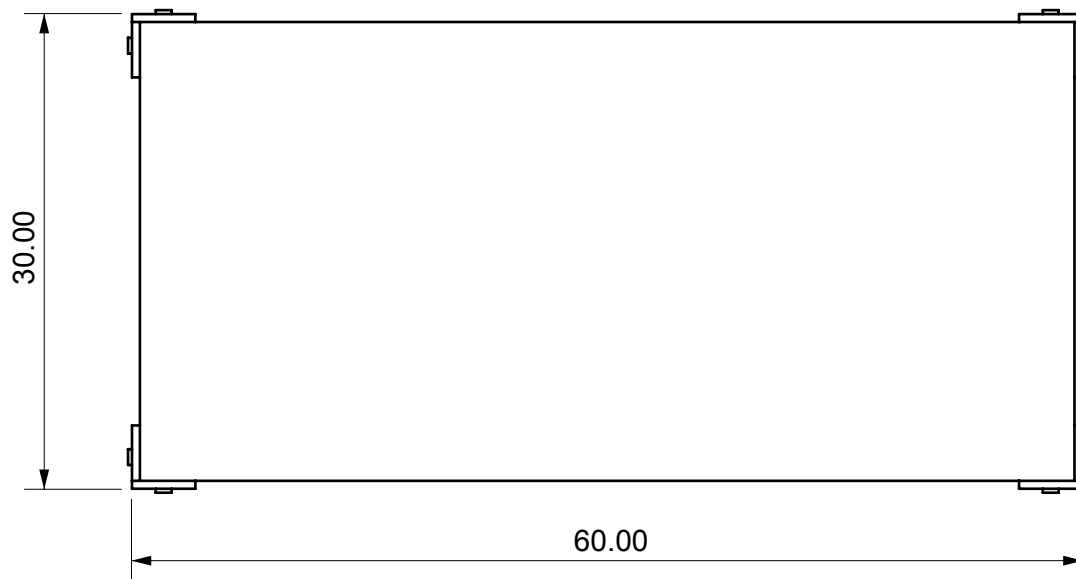

CAP FERRAT DESK OR DINING TABLE - LARGE

Length	60"
Depth	30"
Height	30"

- ½" thick clear acrylic
- Brass or chrome hardware available

CAP FERRAT DESK OR DINING TABLE - LARGE

Length	60"
Depth	30"
Height	30"

- ½" thick clear acrylic
- Brass or chrome hardware available