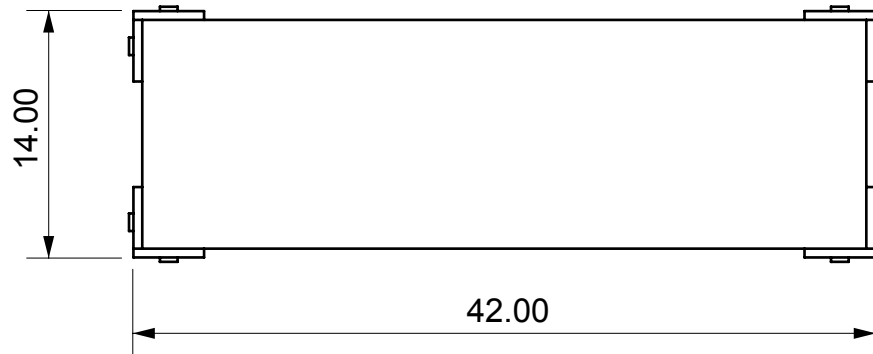

### CAP FERRAT CONSOLE TABLE - SMALL

---

Length	42"
Depth	14"
Height	32"

- ½" thick clear acrylic
- Optional shelf at 21 ½"H
- Brass or chrome hardware available

### CAP FERRAT CONSOLE TABLE - SMALL

Length	42"
Depth	14"
Height	32"

- 1/2" thick clear acrylic
- Optional shelf at 21 1/2"H
- Brass or chrome hardware available