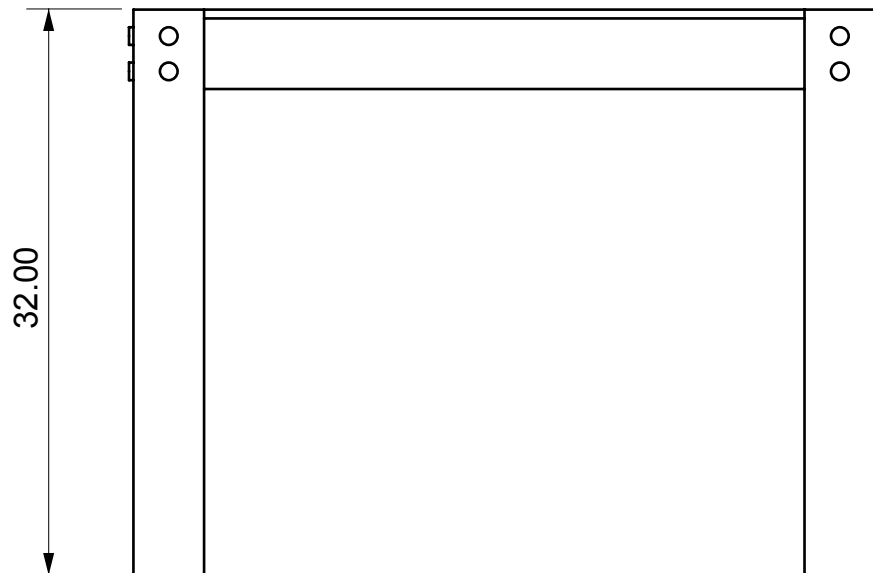

### CAP FERRAT CONSOLE TABLE - SMALL

---

Length	42"
Depth	14"
Height	32"

- ½" thick clear acrylic
- Optional shelf at 21 ½"H
- Brass or chrome hardware available

### CAP FERRAT CONSOLE TABLE - SMALL

Length	42"
Depth	14"
Height	32"

- 1/2" thick clear acrylic
- Optional shelf at 21 1/2"H
- Brass or chrome hardware available