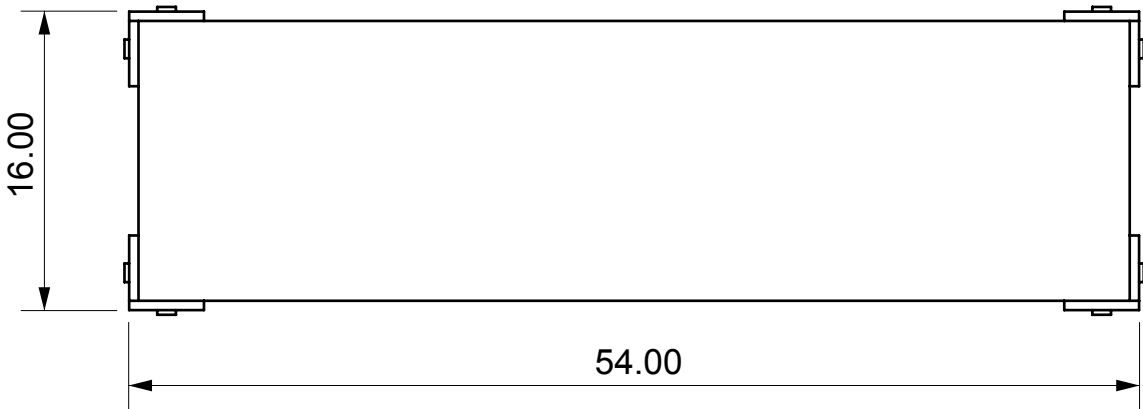

### CAP FERRAT CONSOLE TABLE - LARGE

---

|        |     |
|--------|-----|
| Length | 54" |
| Depth  | 16" |
| Height | 32" |

- ½" thick clear acrylic
- Optional shelf at 21 ½"H
- Brass or chrome hardware available

CAP FERRAT CONSOLE TABLE - LARGE

|        |     |
|--------|-----|
| Length | 54" |
| Depth  | 16" |
| Height | 32" |

- 1/2" thick clear acrylic
- Optional shelf at 21 1/2"H
- Brass or chrome hardware available