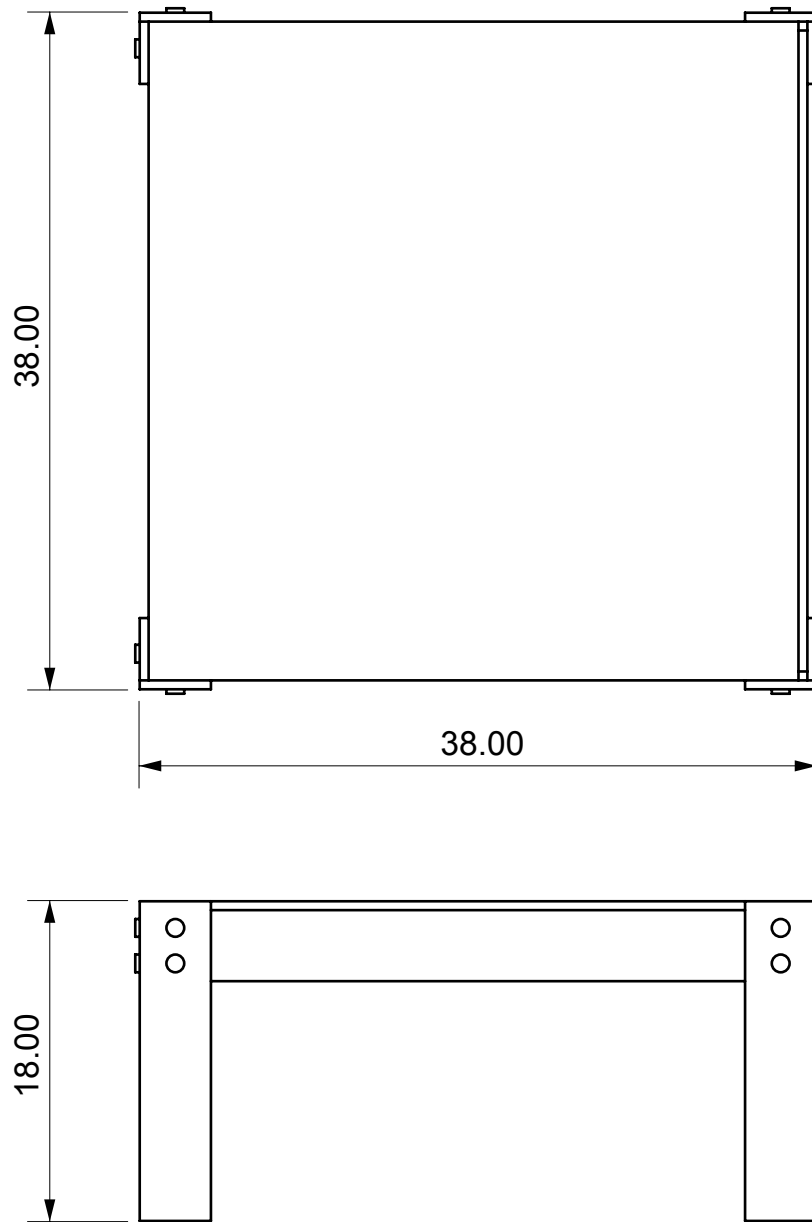

### CAP FERRAT COFFEE TABLE - SQUARE

---

Length	38"
Depth	38"
Height	18"

- ½" thick clear acrylic
- Optional shelf at 7 ½"H
- Brass or chrome hardware available

CAP FERRAT COFFEE TABLE - SQUARE

Length	38"
Depth	38"
Height	18"

- 1/2" thick clear acrylic
- Optional shelf at 7 1/2"H
- Brass or chrome hardware available