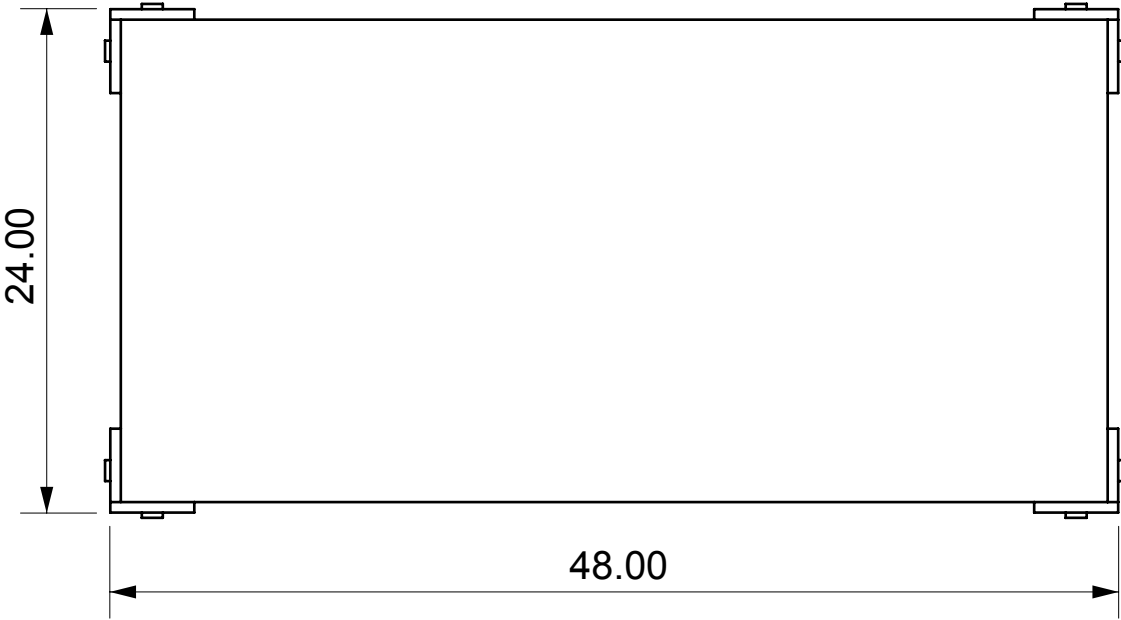

CAP FERRAT COFFEE TABLE - RECTANGLE MEDIUM

Length	48"
Depth	24"
Height	18"

- ½" thick clear acrylic
- Optional shelf at 7 ½"H
- Brass or chrome hardware available

CAP FERRAT COFFEE TABLE - RECTANGLE MEDIUM

Length	48"
Depth	24"
Height	18"

- 1/2" thick clear acrylic
- Optional shelf at 7 1/2"H
- Brass or chrome hardware available