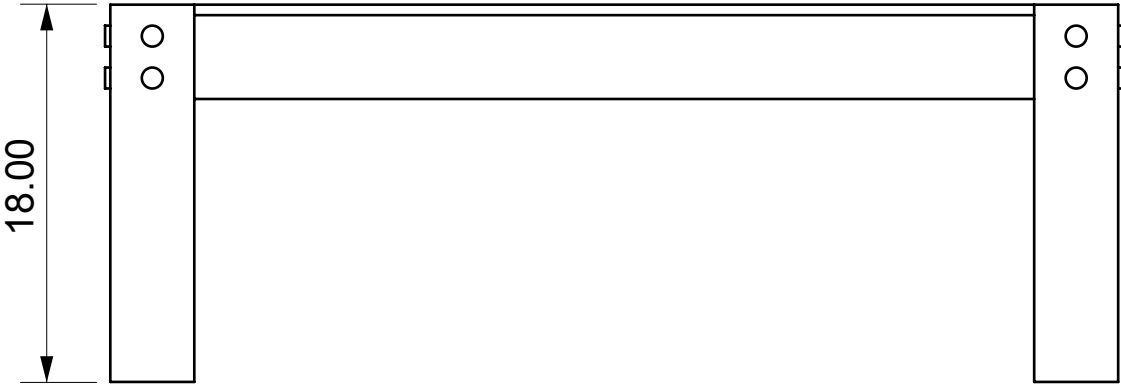

CAP FERRAT COFFEE TABLE - RECTANGLE MEDIUM

Length	48"
Depth	24"
Height	18"

- ½" thick clear acrylic
- Optional shelf at 7 ½"H
- Brass or chrome hardware available

CAP FERRAT COFFEE TABLE - RECTANGLE MEDIUM

Length	48"
Depth	24"
Height	18"

- 1/2" thick clear acrylic
- Optional shelf at 7 1/2"H
- Brass or chrome hardware available