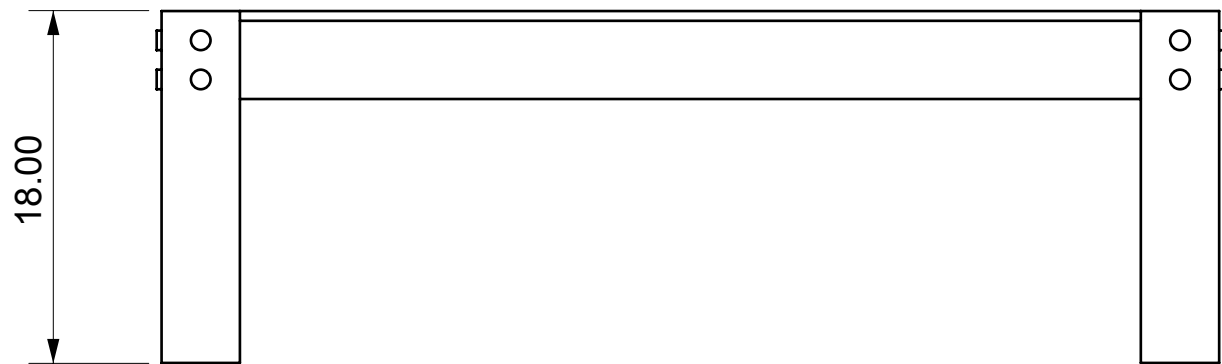

CAP FERRAT COFFEE TABLE - RECTANGLE LARGE

Length	54"
Depth	26"
Height	18"

- ½" thick clear acrylic
- Optional shelf at 7 ½"H
- Brass or chrome hardware available

CAP FERRAT COFFEE TABLE - RECTANGLE LARGE

Length	54"
Depth	26"
Height	18"

- ½" thick clear acrylic
- Optional shelf at 7 ½"H
- Brass or chrome hardware available