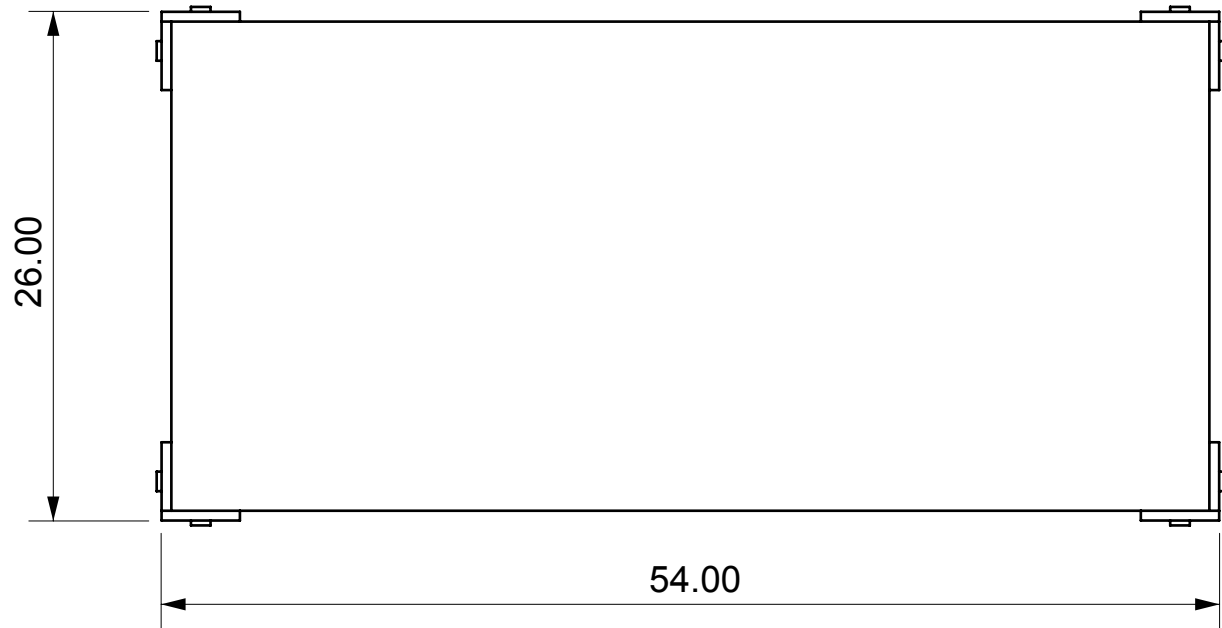

CAP FERRAT COFFEE TABLE - RECTANGLE LARGE

Length	54"
Depth	26"
Height	18"

- ½" thick clear acrylic
- Optional shelf at 7 ½"H
- Brass or chrome hardware available

CAP FERRAT COFFEE TABLE - RECTANGLE LARGE

Length	54"
Depth	26"
Height	18"

- ½" thick clear acrylic
- Optional shelf at 7 ½"H
- Brass or chrome hardware available