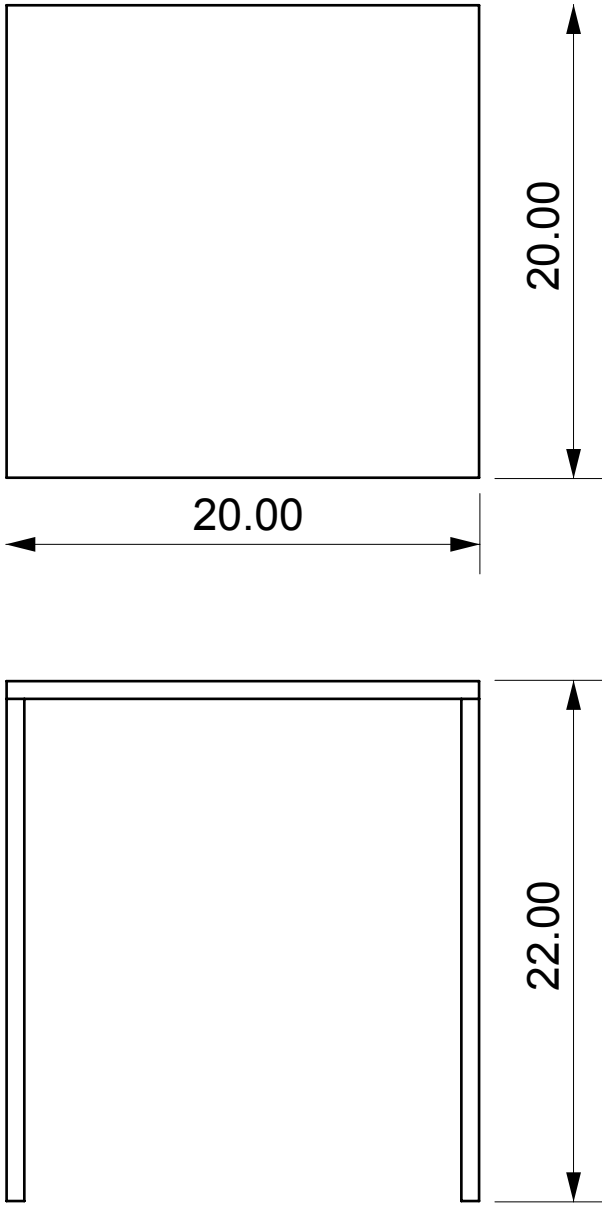

BRICKELL SIDE OR BEDSIDE TABLE - SQUARE

Length	20"
Depth	20"
Height	22"

- Available in 1/2" or 3/4" thick clear acrylic
- Shelf compulsory in 1/2" thick, optional in 3/4" thick
- Shelf if required at 6"H