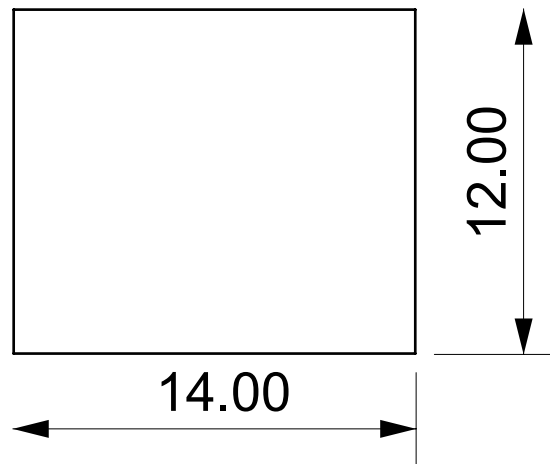

BRICKELL SIDE OR BEDSIDE TABLE - RECTANGLE SMALL

Length	14"
Depth	12"
Height	20"

- ½" thick clear acrylic
- Optional shelf at 6"H

BRICKELL SIDE OR BEDSIDE TABLE - RECTANGLE SMALL

Length	14"
Depth	12"
Height	20"

- ½" thick clear acrylic
- Optional shelf at 6"H