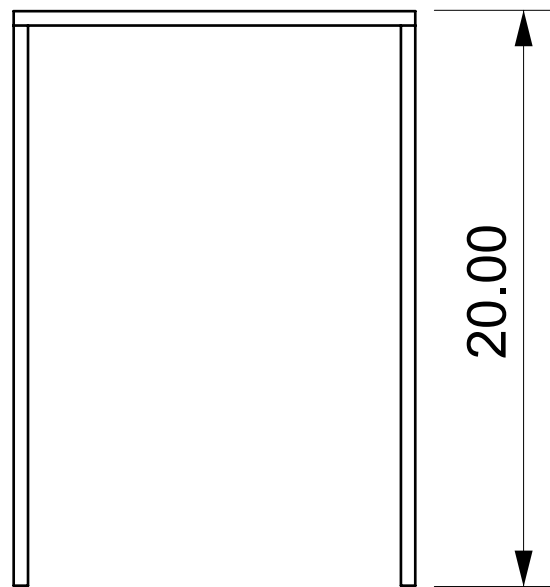

BRICKELL SIDE OR BEDSIDE TABLE - RECTANGLE SMALL

Length	14"
Depth	12"
Height	20"

- ½" thick clear acrylic
- Optional shelf at 6"H

BRICKELL SIDE OR BEDSIDE TABLE - RECTANGLE SMALL

Length	14"
Depth	12"
Height	20"

- ½" thick clear acrylic
- Optional shelf at 6"H