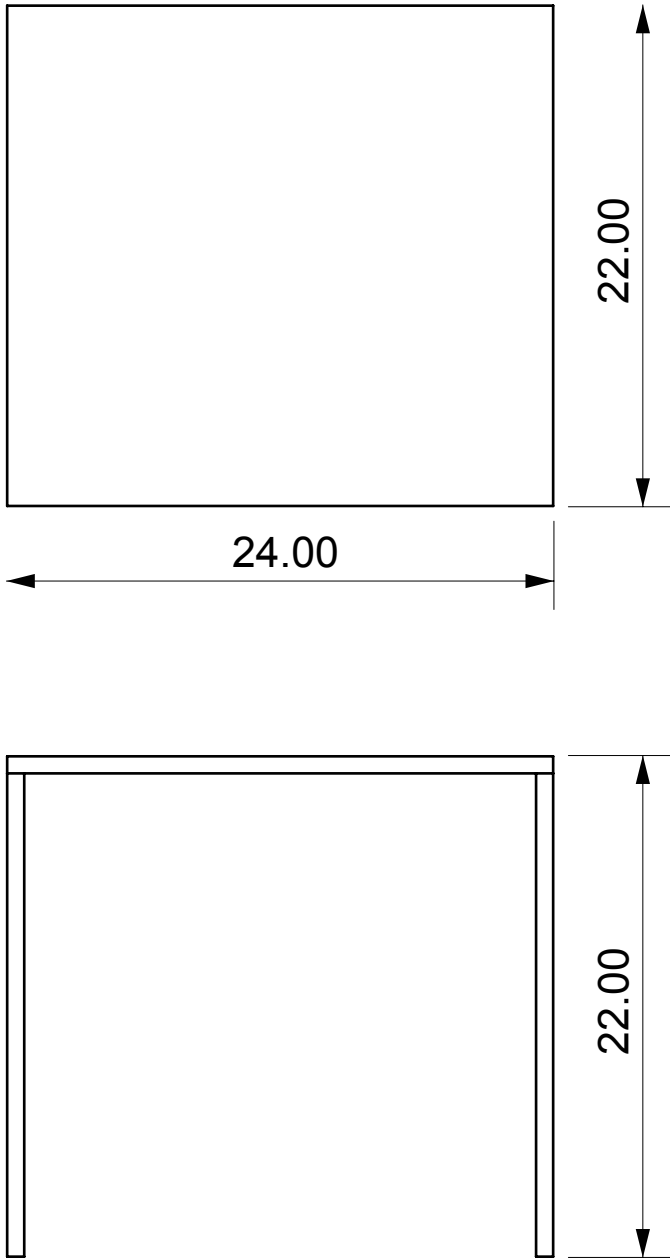

BRICKELL SIDE OR BEDSIDE TABLE - RECTANGLE LARGE

Length	24"
Depth	20"
Height	22"

- Available in 1/2" or 3/4" thick clear acrylic
- Shelf compulsory in 1/2" thick, optional in 3/4" thick
- Shelf if required at 6"H