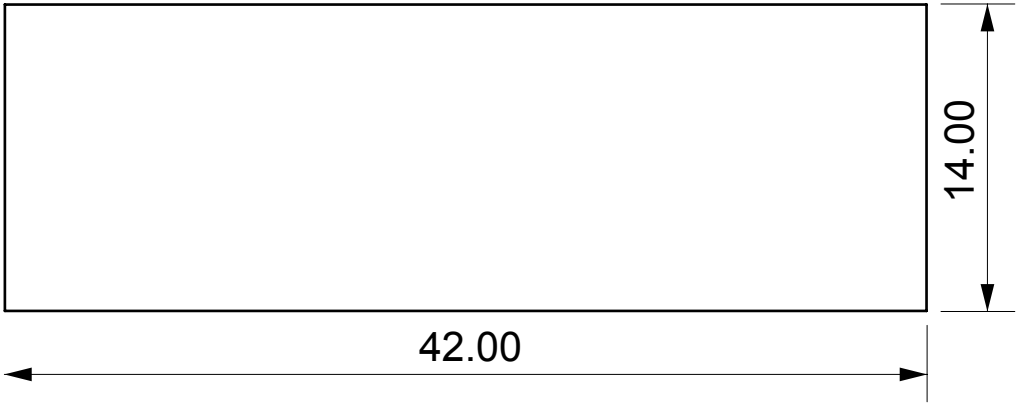

BRICKELL CONSOLE TABLE - SMALL

Length	42"
Depth	14"
Height	32"

- 3/4" thick clear acrylic
- Shelf at 23"H

BRICKELL CONSOLE TABLE - SMALL

Length	42"
Depth	14"
Height	32"

- 3/4" thick clear acrylic
- Shelf at 23"H