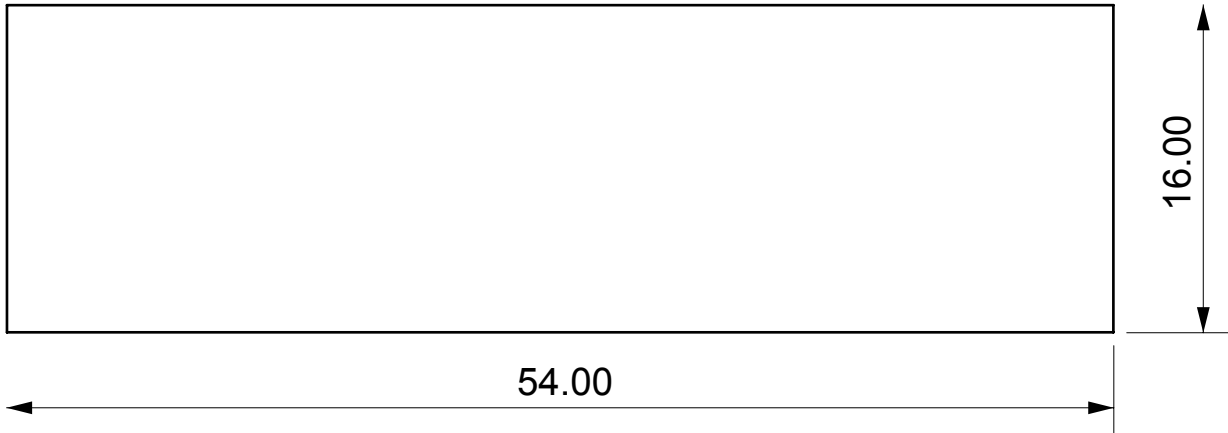

BRICKELL CONSOLE TABLE - LARGE

Length	54"
Depth	16"
Height	32"

- 3/4" thick clear acrylic
- Shelf at 23"H

BRICKELL CONSOLE TABLE - LARGE

Length	54"
Depth	16"
Height	32"

- 3/4" thick clear acrylic
- Shelf at 23"H