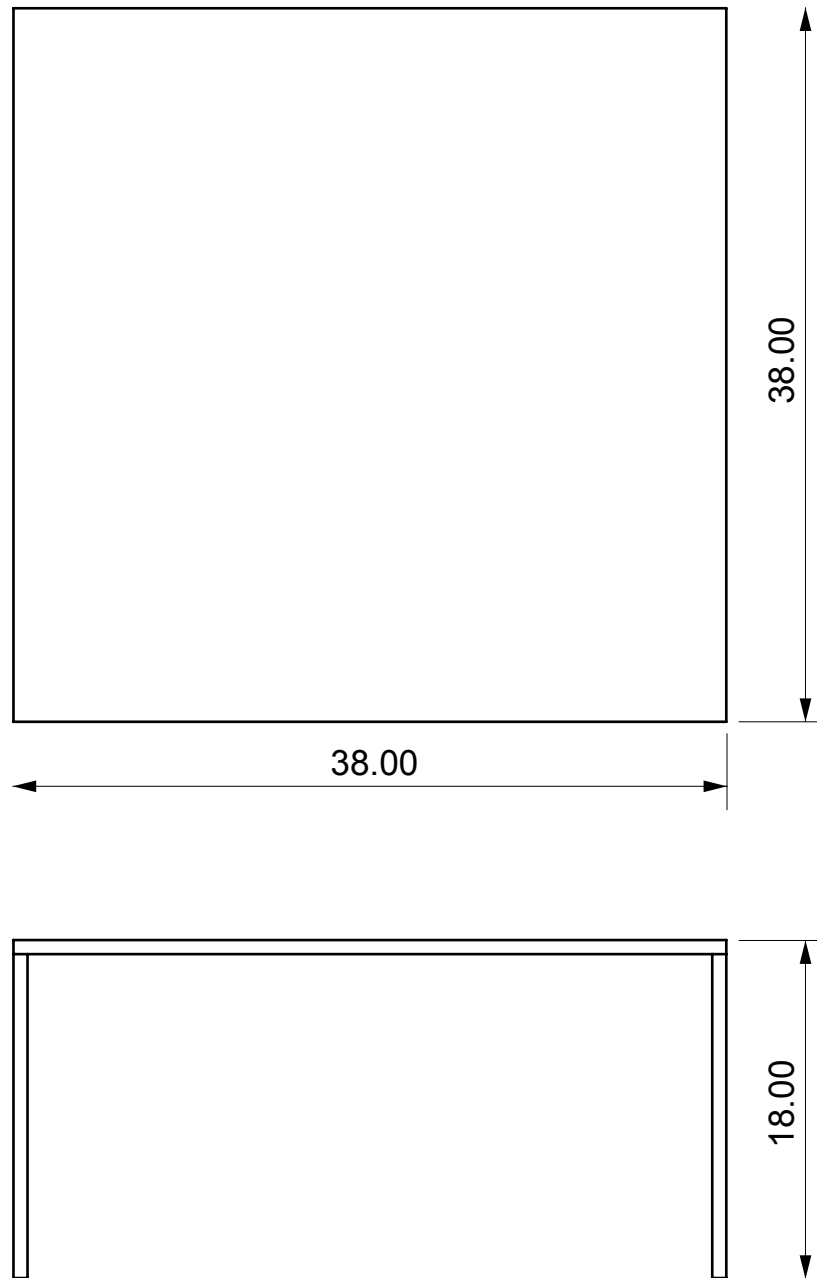

## BRICKELL COFFEE TABLE - SQUARE

---

Length	38"
Depth	38"
Height	18"

- 3/4" thick clear acrylic
- Optional shelf at 6"H

BRICKELL COFFEE TABLE - SQUARE

Length	38"
Depth	38"
Height	18"

- 3/4" thick clear acrylic
- Optional shelf at 6"H