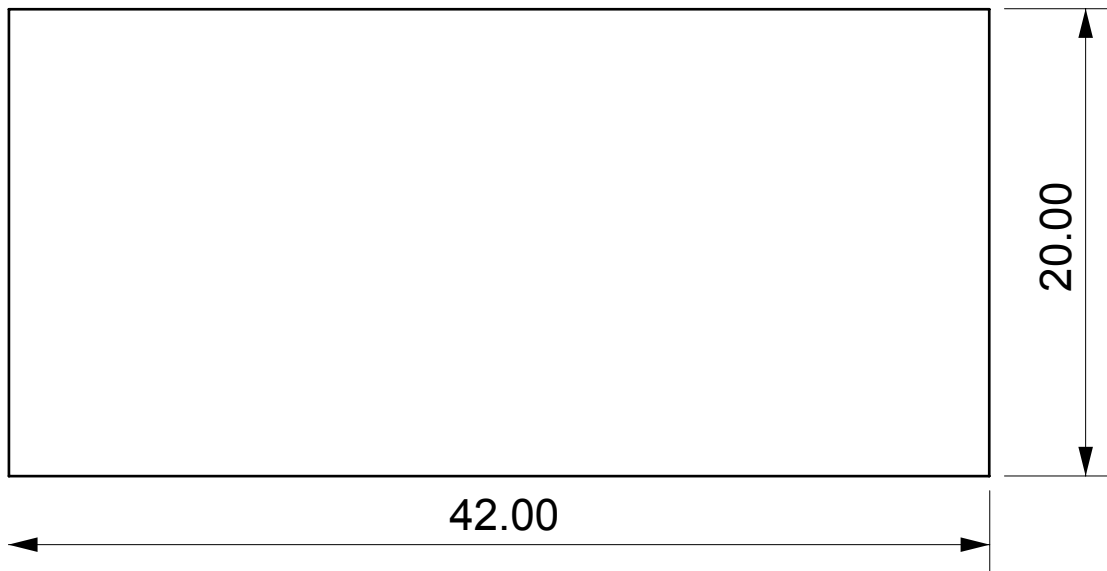

BRICKELL COFFEE TABLE - RECTANGLE SMALL

Length	42"
Depth	20"
Height	18"

- 3/4" thick clear acrylic
- Optional shelf at 6"H

BRICKELL COFFEE TABLE - RECTANGLE SMALL

Length	42"
Depth	20"
Height	18"

- 3/4" thick clear acrylic
- Optional shelf at 6"H