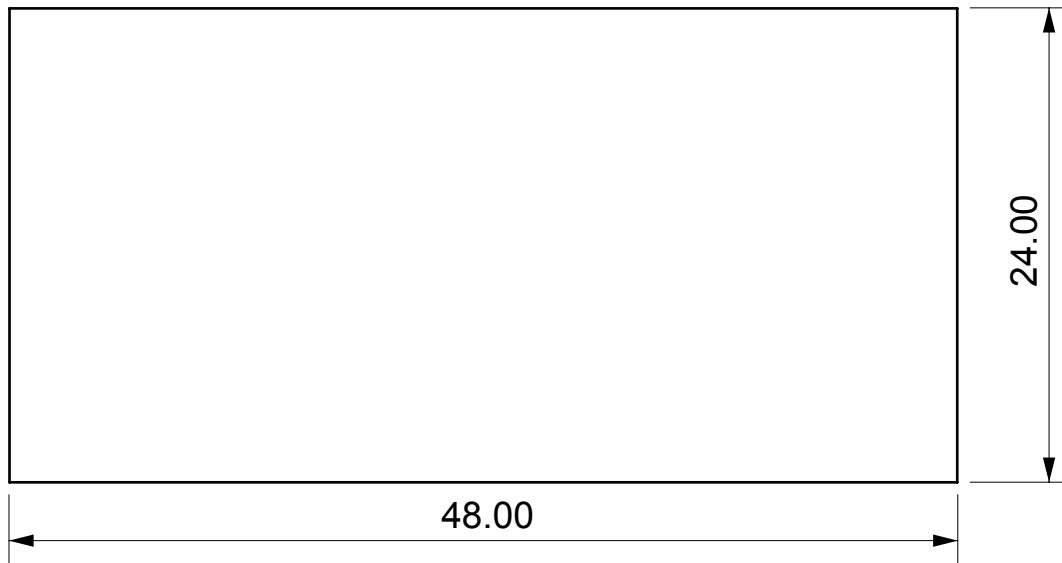

### BRICKELL COFFEE TABLE - RECTANGLE MEDIUM

---

Length	48"
Depth	24"
Height	18"

- 3/4" thick clear acrylic
- Optional shelf at 6"H

BRICKELL COFFEE TABLE - RECTANGLE MEDIUM

Length	48"
Depth	24"
Height	18"

- 3/4" thick clear acrylic
- Optional shelf at 6"H