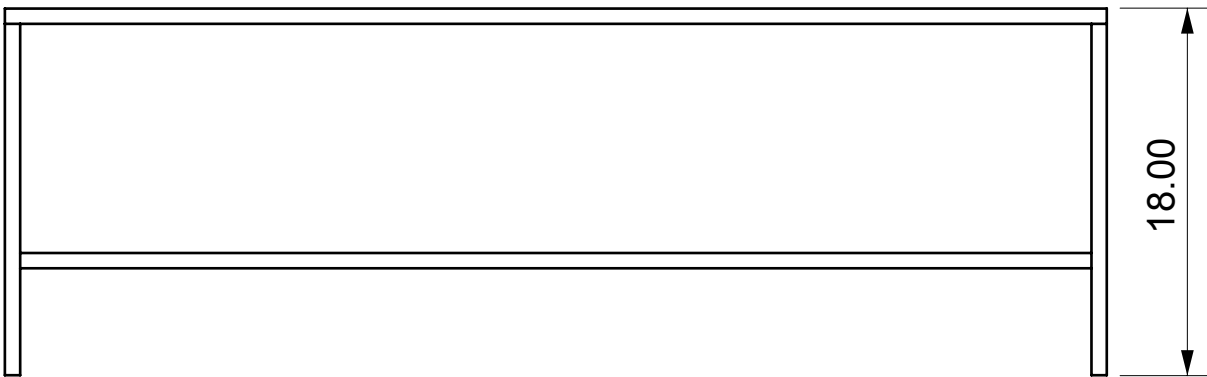

BRICKELL COFFEE TABLE - RECTANGLE LARGE

Length	54"
Depth	26"
Height	18"

- 3/4" thick clear acrylic
- Shelf at 6"H

BRICKELL COFFEE TABLE - RECTANGLE LARGE

Length	54"
Depth	26"
Height	18"

- 3/4" thick clear acrylic
- Shelf at 6"H