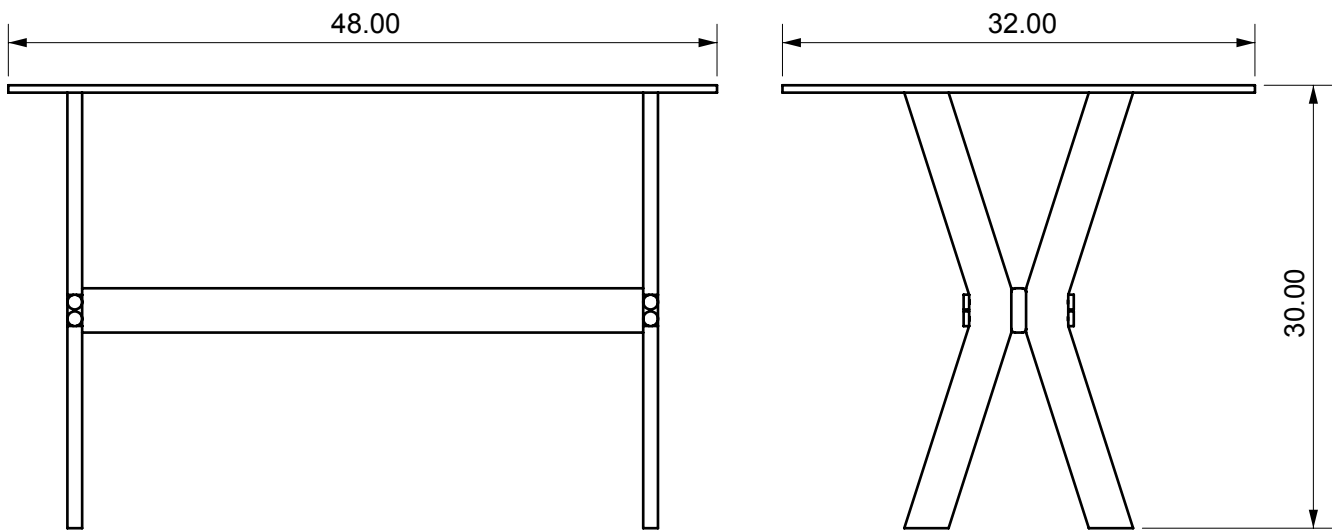

XAVIER DESK - SMALL

Length	48"
Depth	32"
Height	30"

- 1" thick clear acrylic
- Brass or Chrome hardware available
- ½" Glass top

XAVIER DESK - SMALL

Length	48"
Depth	32"
Height	30"

- 1" thick clear acrylic
- Brass or Chrome hardware available
- 1/2" Glass top