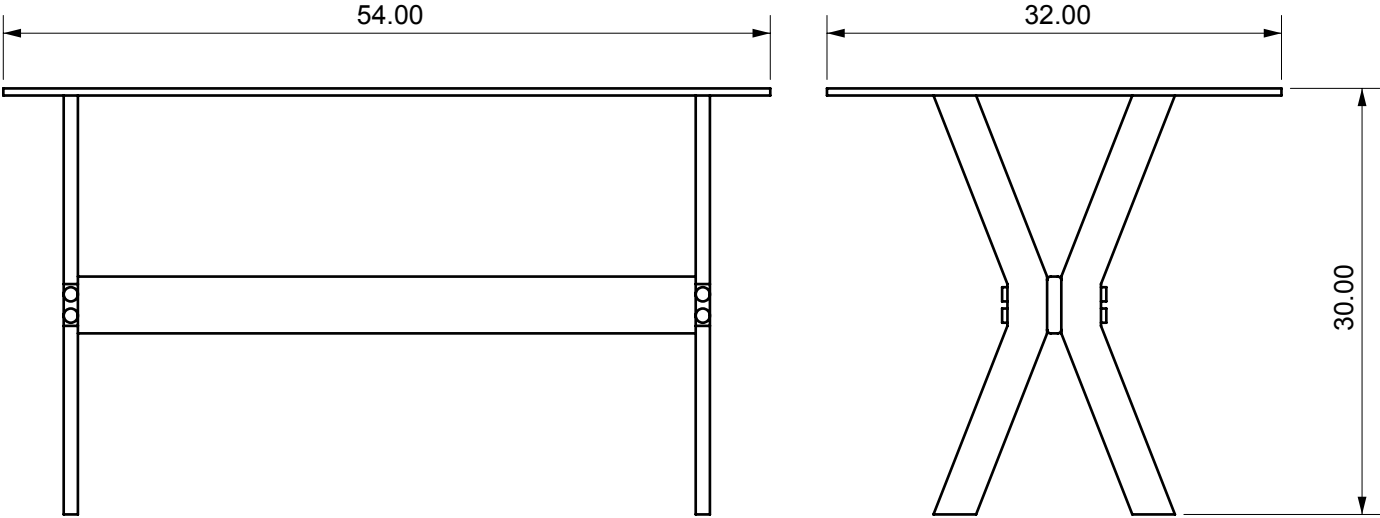

XAVIER DESK - MEDIUM

Length	54"
Depth	32"
Height	30"

- 1" thick clear acrylic
- Brass or Chrome hardware available
- ½" Glass top

XAVIER DESK - MEDIUM

Length	54"
Depth	32"
Height	30"

- 1" thick clear acrylic
- Brass or Chrome hardware available
- 1/2" Glass top