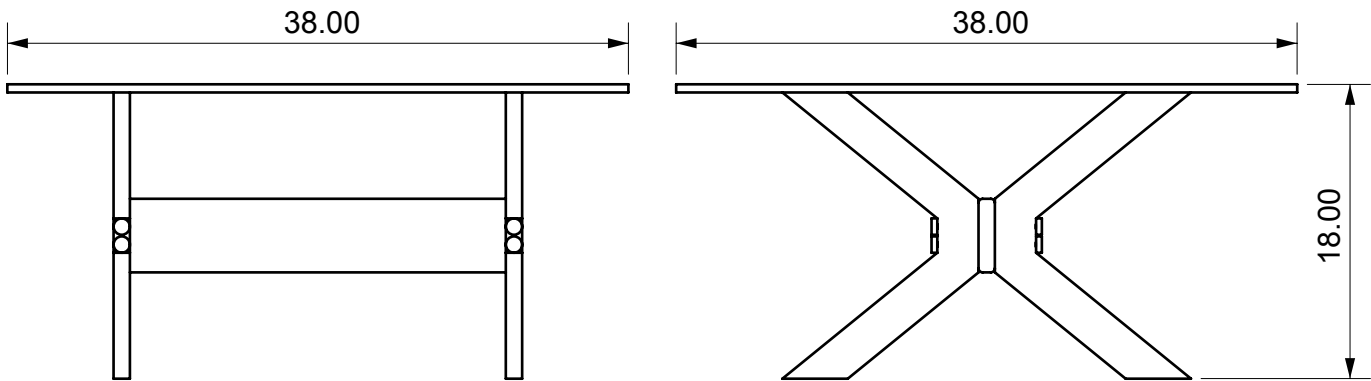

XAVIER COFFEE - SQUARE

Length	38"
Depth	38"
Height	18"

- 1" thick clear acrylic
- Brass or Chrome hardware available
- ½" Glass top

XAVIER COFFEE - SQUARE

Length	38"
Depth	38"
Height	18"

- 1" thick clear acrylic
- Brass or Chrome hardware available
- 1/2" Glass top