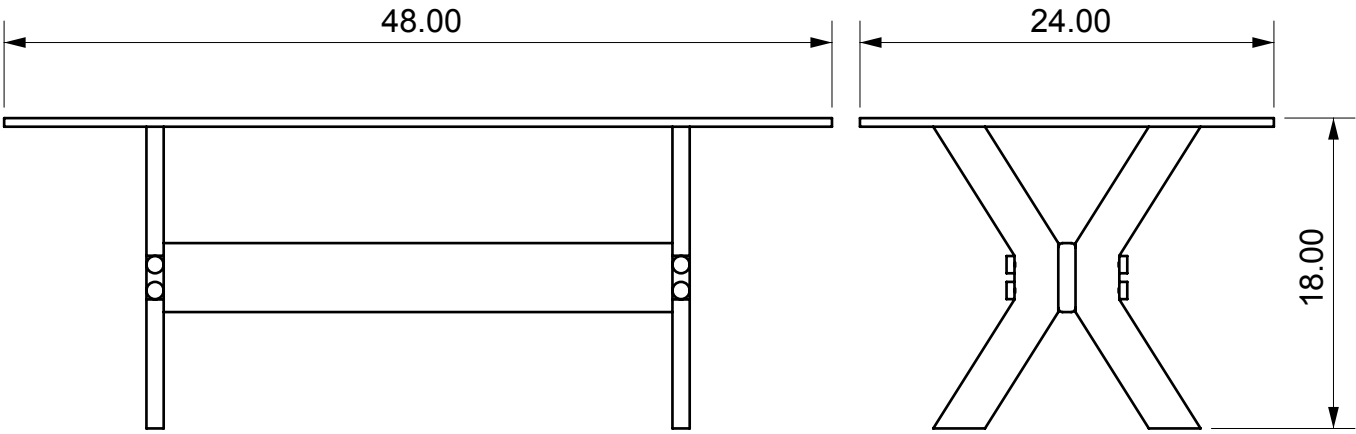

### XAVIER COFFEE - RECTANGLE MEDIUM

---

Length	48"
Depth	24"
Height	18"

- 1" thick clear acrylic
- Brass or Chrome hardware available
- ½" Glass top

XAVIER COFFEE - RECTANGLE MEDIUM

Length	48"
Depth	24"
Height	18"

- 1" thick clear acrylic
- Brass or Chrome hardware available
- 1/2" Glass top