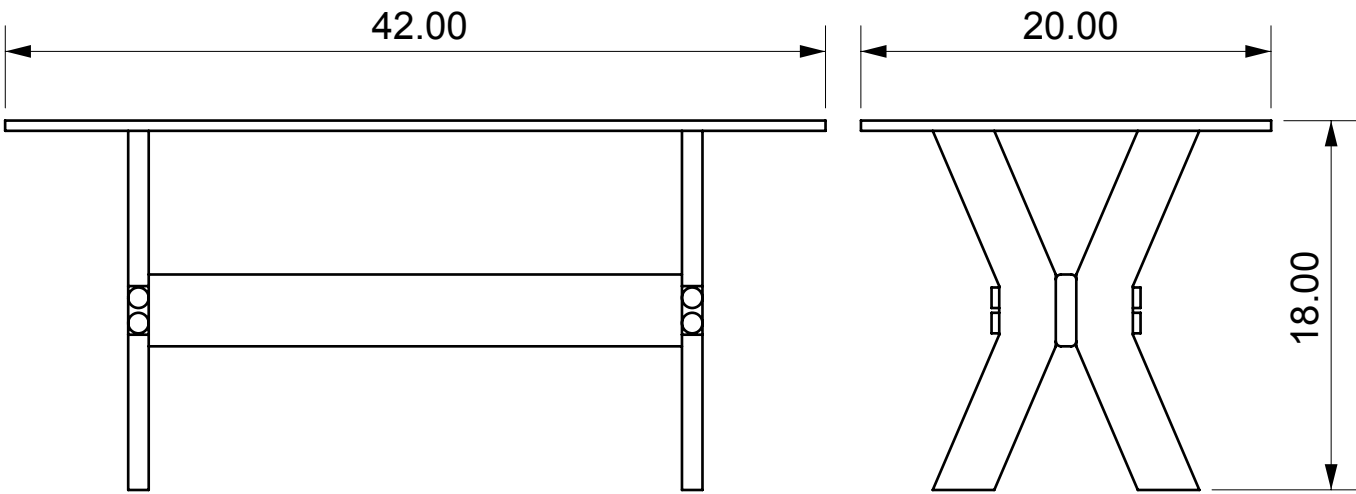

XAVIER COFFEE - RECTANGLE SMALL

Length	42"
Depth	20"
Height	18"

- 1" thick clear acrylic
- Brass or Chrome hardware available
- 1/2" Glass top

XAVIER COFFEE - RECTANGLE SMALL

Length	42"
Depth	20"
Height	18"

- 1" thick clear acrylic
- Brass or Chrome hardware available
- 1/2" Glass top