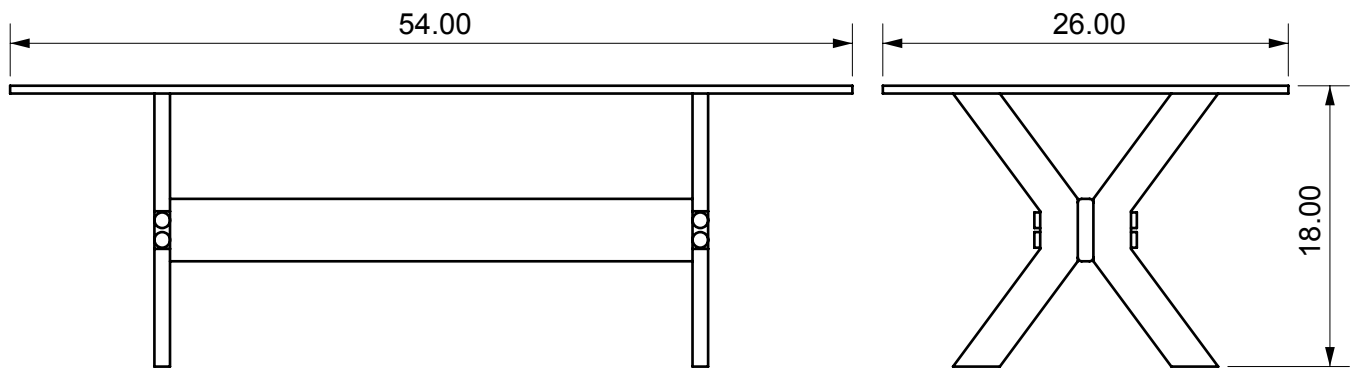

XAVIER COFFEE - RECTANGLE LARGE

---

Length	54"
Depth	26"
Height	18"

- 1" thick clear acrylic
- Brass or Chrome hardware available
- 1/2" Glass top

XAVIER COFFEE - RECTANGLE LARGE

Length	54"
Depth	26"
Height	18"

- 1" thick clear acrylic
- Brass or Chrome hardware available
- 1/2" Glass top