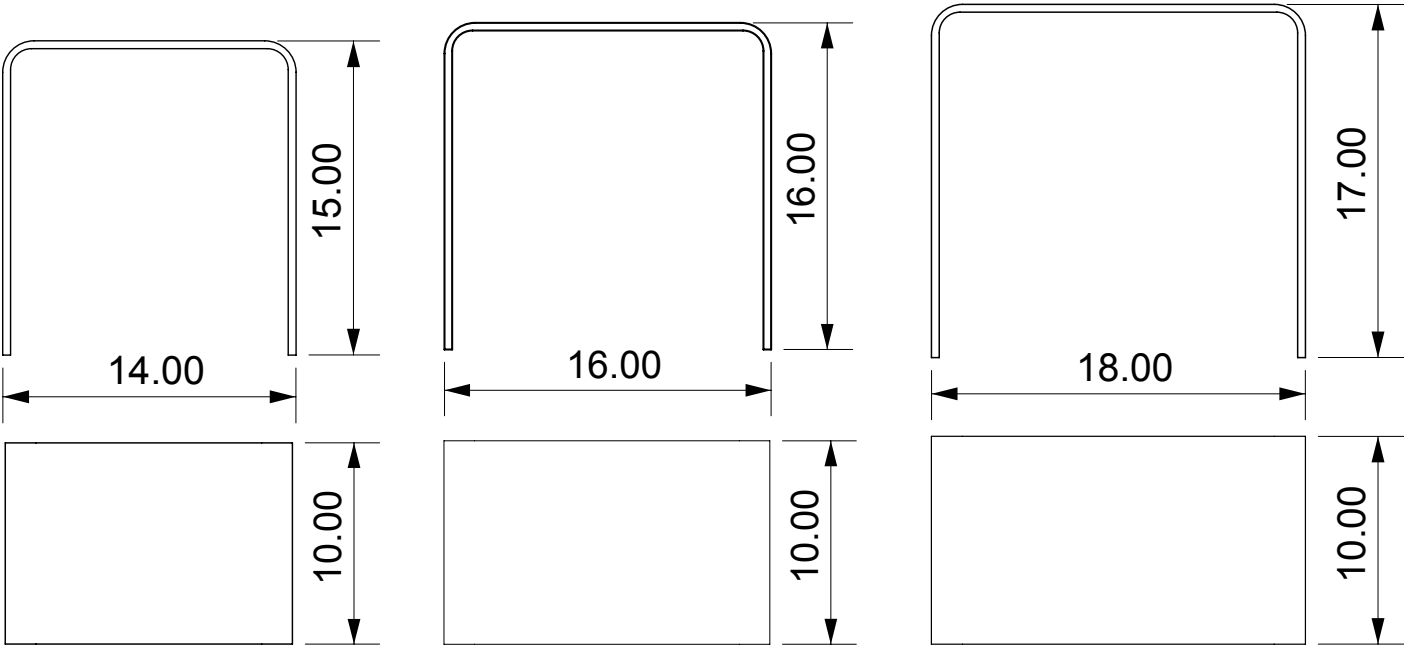

WATERFALL NEST

Length	18"
Depth	10"
Height	17"

- 3/8" thick clear acrylic
- Nest of 3 Tables can be used individually and nested back together

WATERFALL NEST

Length	18"
Depth	10"
Height	17"

- 3/8" thick clear acrylic
- Nest of 3 Tables can be used individually and nested back together