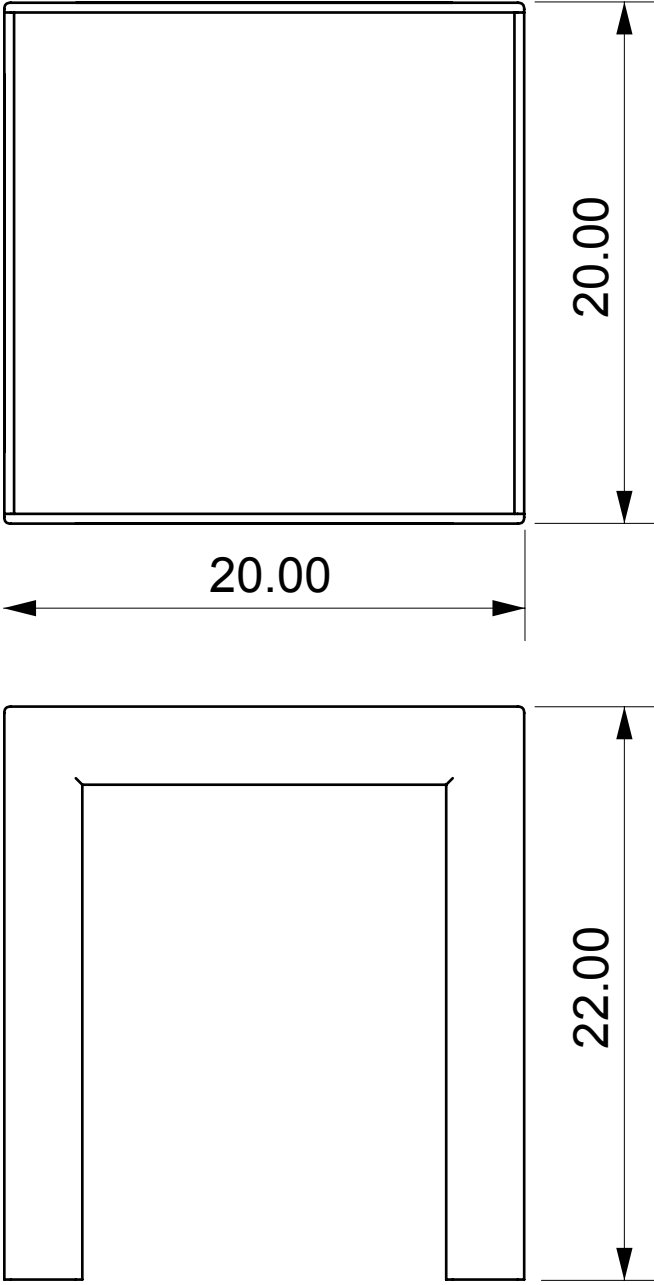

PARSONS SIDE OR BEDSIDE TABLE - SQUARE

| | |
|--------|-----|
| Length | 20" |
| Depth | 20" |
| Height | 22" |

- 3/8" thick clear acrylic
- 1/2" glass top

PARSONS SIDE OR BEDSIDE TABLE - SQUARE

| | |
|--------|-----|
| Length | 20" |
| Depth | 20" |
| Height | 22" |

- 3/8" thick clear acrylic
- 1/2" glass top