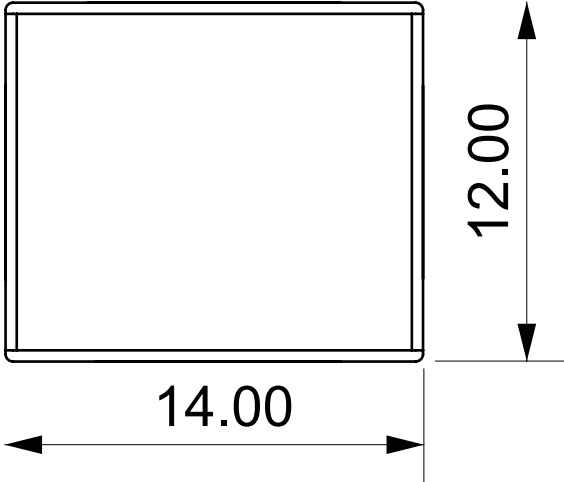

PARSONS SIDE OR BEDSIDE TABLE - RECTANGLE SMALL

Length	14"
Depth	12"
Height	20"

- $\frac{3}{8}$ " thick clear acrylic
- $\frac{1}{2}$ " glass top

PARSONS SIDE OR BEDSIDE TABLE - RECTANGLE SMALL

Length	14"
Depth	12"
Height	20"

- 3/8" thick clear acrylic
- 1/2" glass top