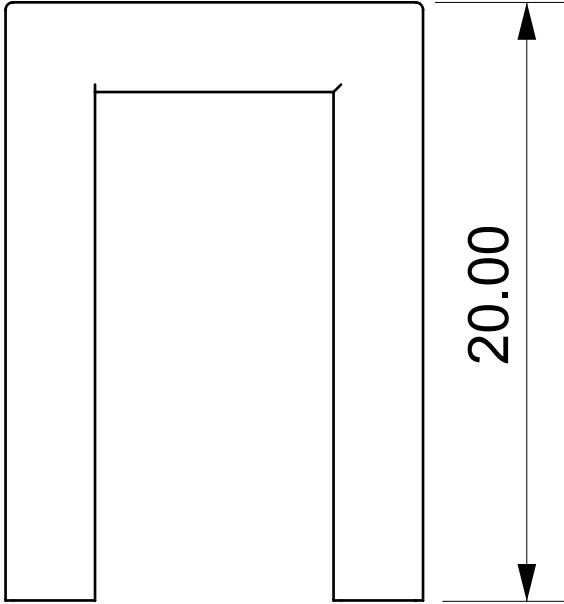

PARSONS SIDE OR BEDSIDE TABLE - RECTANGLE SMALL

Length	14"
Depth	12"
Height	20"

- $\frac{3}{8}$ " thick clear acrylic
- $\frac{1}{2}$ " glass top

PARSONS SIDE OR BEDSIDE TABLE - RECTANGLE SMALL

Length	14"
Depth	12"
Height	20"

- 3/8" thick clear acrylic
- 1/2" glass top