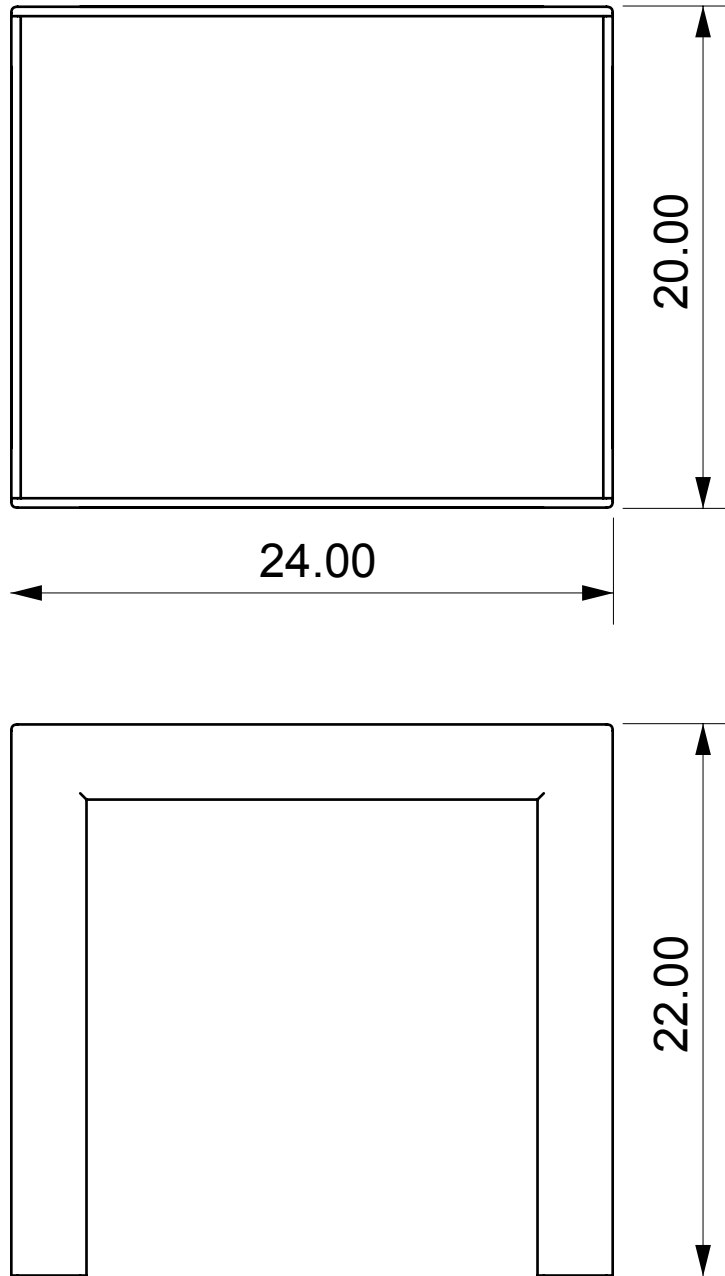

PARSONS SIDE OR BEDSIDE TABLE - RECTANGLE LARGE

Length	24"
Depth	20"
Height	22"

- 3/8" thick clear acrylic
- 1/2" glass top

PARSONS SIDE OR BEDSIDE TABLE - RECTANGLE LARGE

Length	24"
Depth	20"
Height	22"

- 3/8" thick clear acrylic
- 1/2" glass top