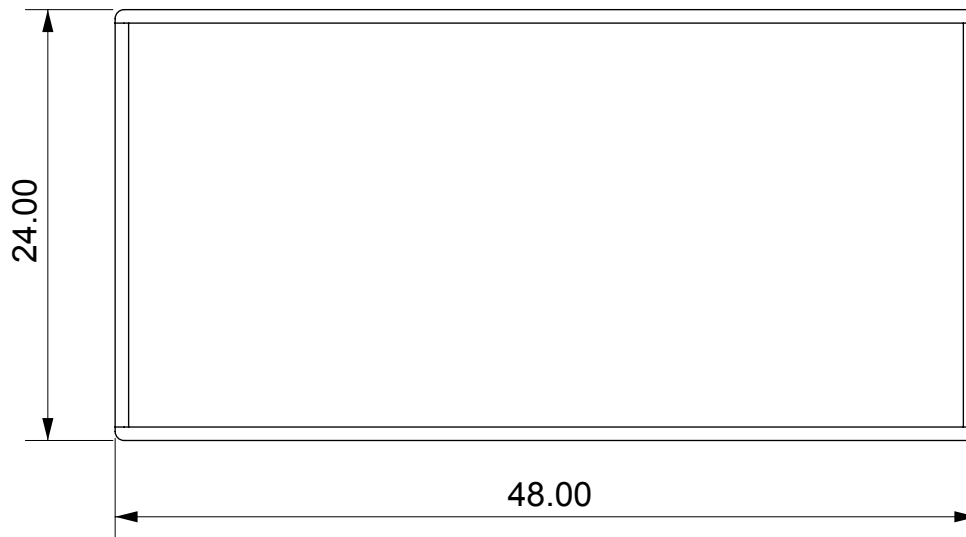

PARSONS DESK OR DINING TABLE - SMALL

Length	48"
Depth	24"
Height	30"

- 3/4" thick clear acrylic
- 1/2" glass top

PARSONS DESK OR DINING TABLE - SMALL

Length	48"
Depth	24"
Height	30"

- 3/4" thick clear acrylic
- 1/2" glass top