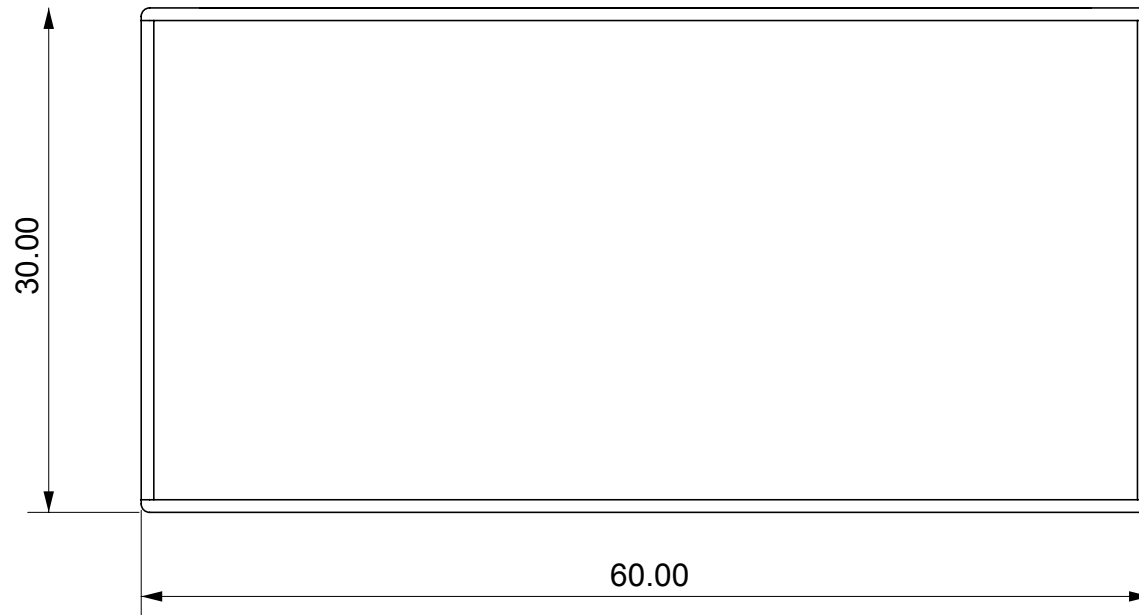

PARSONS DESK OR DINING TABLE - LARGE

---

Length	60"
Depth	30"
Height	30"

- ¾" thick clear acrylic
- ½" glass top

PARSONS DESK OR DINING TABLE - LARGE

Length	60"
Depth	30"
Height	30"

- 3/4" thick clear acrylic
- 1/2" glass top