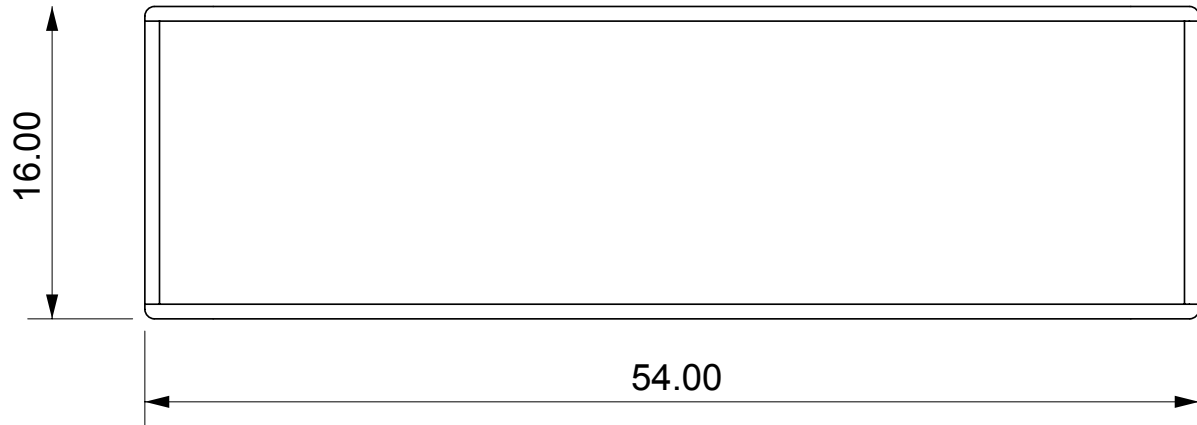

PARSONS CONSOLE TABLE - LARGE

Length	54"
Depth	16"
Height	32"

- 3/4" thick clear acrylic
- 1/2" glass top

PARSONS CONSOLE TABLE - LARGE

Length	54"
Depth	16"
Height	32"

- 3/4" thick clear acrylic
- 1/2" glass top