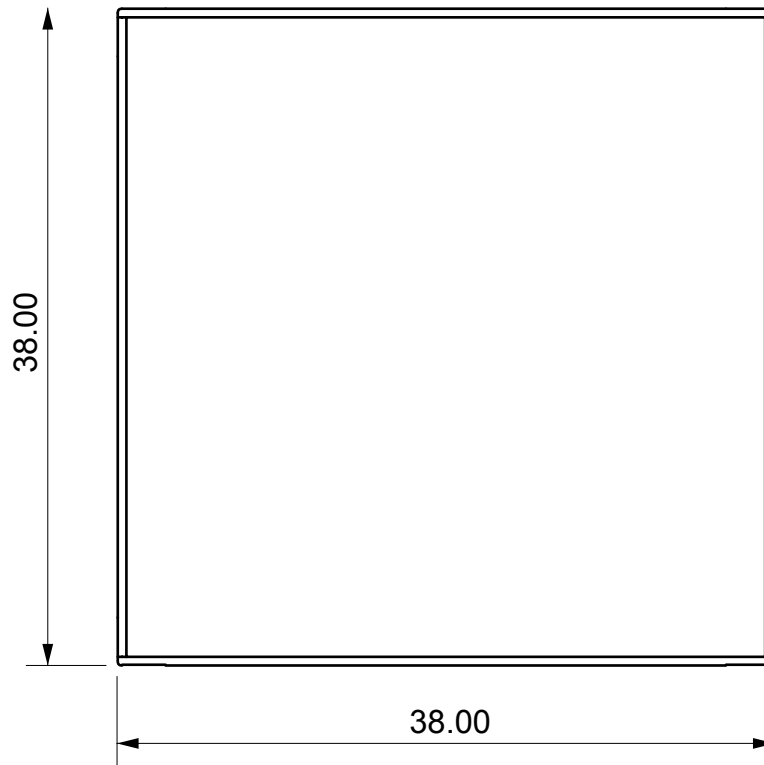

PARSONS COFFEE TABLE - SQUARE

---

Length	38"
Depth	38"
Height	18"

- ½" thick clear acrylic
- ½" glass top

PARSONS COFFEE TABLE - SQUARE

Length	38"
Depth	38"
Height	18"

- ½" thick clear acrylic
- ½" glass top