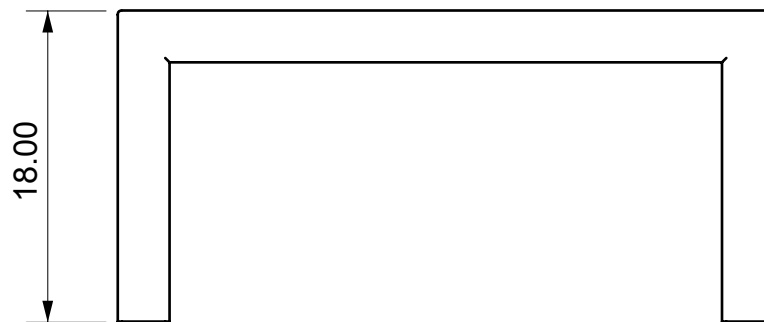

PARSONS COFFEE TABLE - SQUARE

---

Length	38"
Depth	38"
Height	18"

- ½" thick clear acrylic
- ½" glass top

PARSONS COFFEE TABLE - SQUARE

Length	38"
Depth	38"
Height	18"

- ½" thick clear acrylic
- ½" glass top