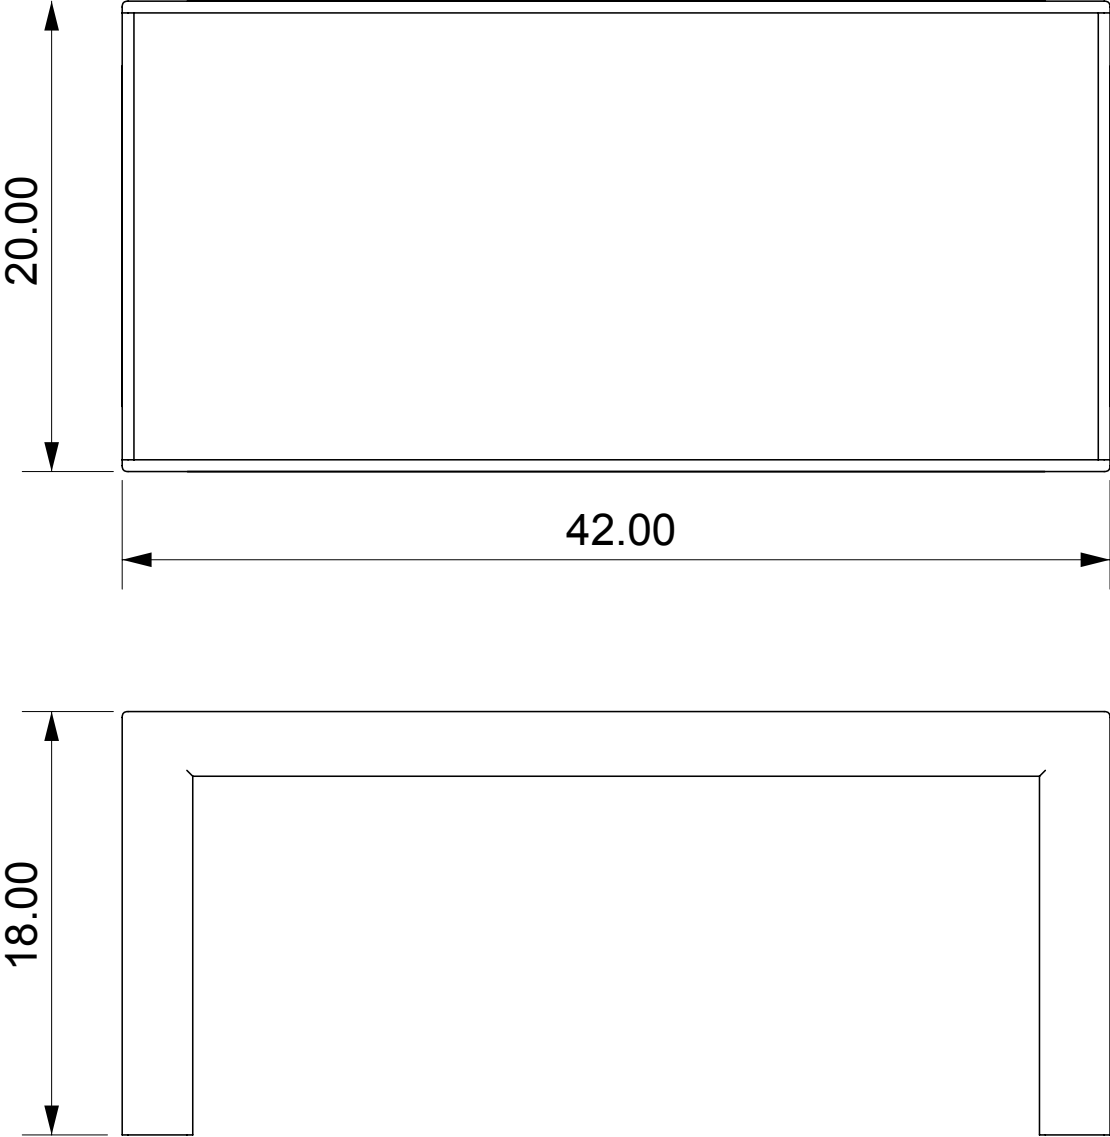

PARSONS COFFEE TABLE - RECTANGLE SMALL

Length	42"
Depth	20"
Height	18"

- ½" thick clear acrylic
- ½" glass top

PARSONS COFFEE TABLE - RECTANGLE SMALL

Length	42"
Depth	20"
Height	18"

- ½" thick clear acrylic
- ½" glass top