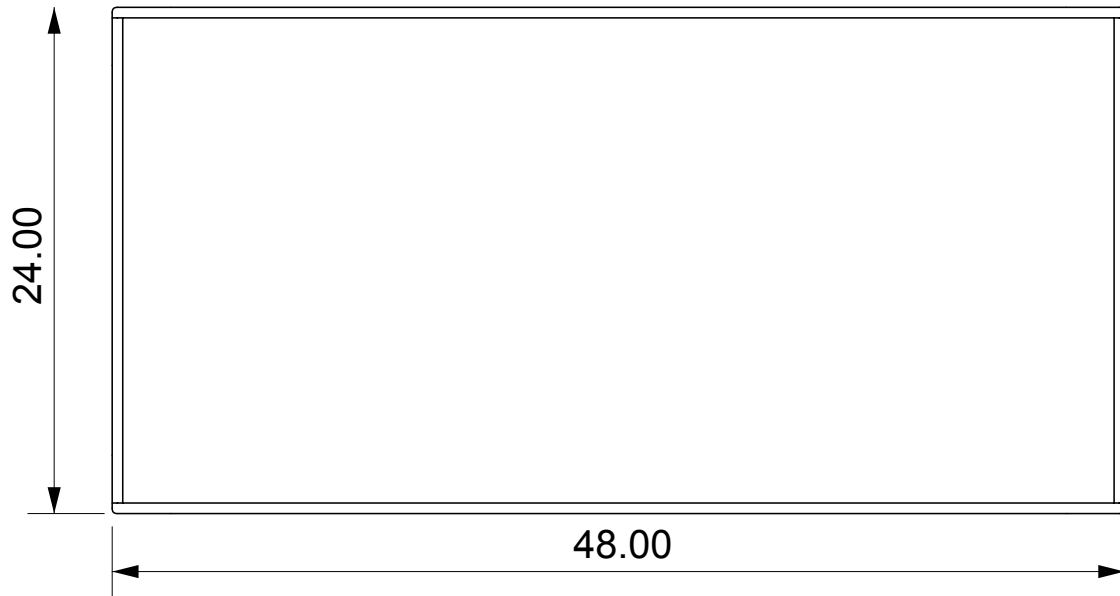

PARSONS COFFEE TABLE - RECTANGLE MEDIUM

Length	48"
Depth	24"
Height	18"

- 1/2" thick clear acrylic
- 1/2" glass top

PARSONS COFFEE TABLE - RECTANGLE MEDIUM

Length	48"
Depth	24"
Height	18"

- ½" thick clear acrylic
- ½" glass top