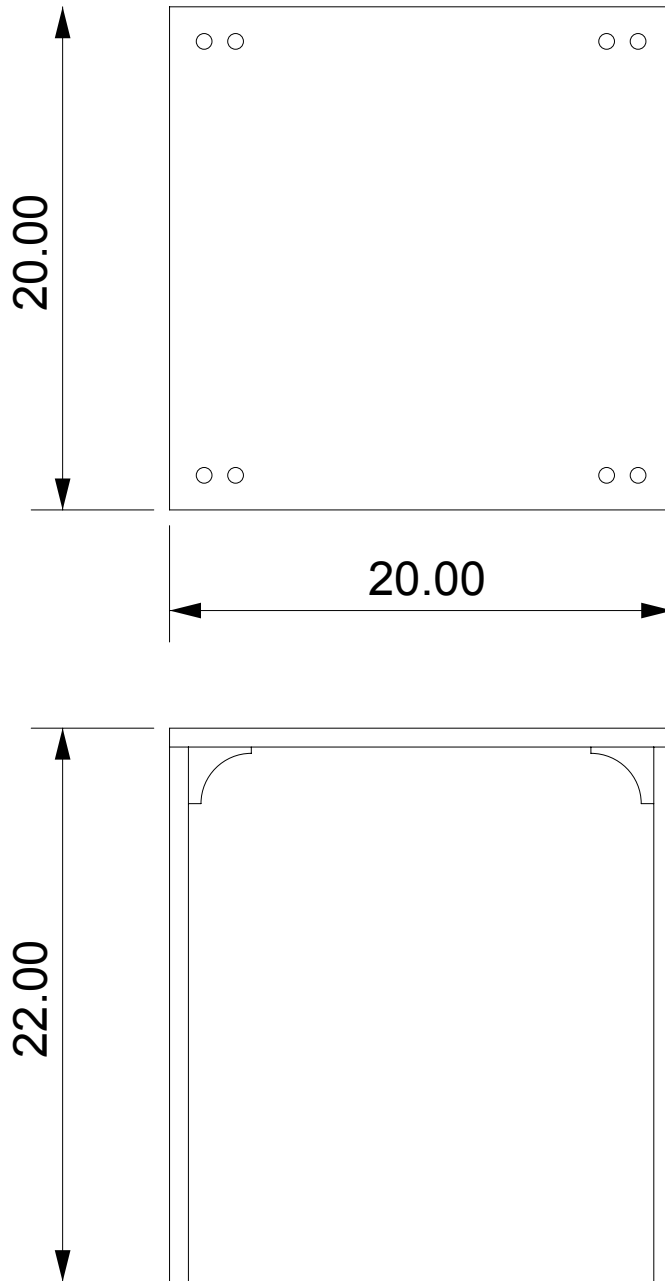

PARISIENNE SIDE OR BEDSIDE TABLE - SQUARE

Length	20"
Depth	20"
Height	22"

- 3/4" thick clear acrylic
- Optional shelf at 6"H
- Brass or chrome hardware available

PARISIENNE SIDE OR BEDSIDE TABLE - SQUARE

Length	20"
Depth	20"
Height	22"

- 3/4" thick clear acrylic
- Optional shelf at 6"H
- Brass or chrome hardware available