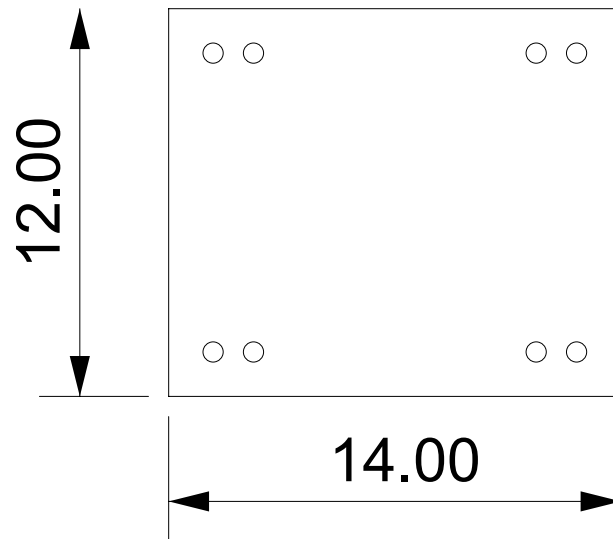

PARISIENNE SIDE OR BEDSIDE TABLE - RECTANGLE SMALL

Length	14"
Depth	12"
Height	20"

- 3/4" thick clear acrylic
- Optional shelf at 6"H
- Brass or chrome hardware available

PARISIENNE SIDE OR BEDSIDE TABLE - RECTANGLE SMALL

Length	14"
Depth	12"
Height	20"

- 3/4" thick clear acrylic
- Optional shelf at 6"H
- Brass or chrome hardware available