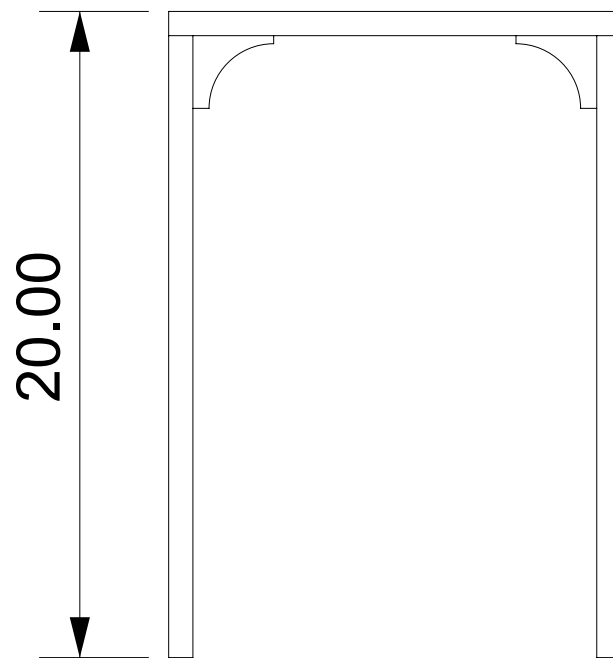

PARISIENNE SIDE OR BEDSIDE TABLE - RECTANGLE SMALL

Length	14"
Depth	12"
Height	20"

- 3/4" thick clear acrylic
- Optional shelf at 6"H
- Brass or chrome hardware available

PARISIENNE SIDE OR BEDSIDE TABLE - RECTANGLE SMALL

Length	14"
Depth	12"
Height	20"

- 3/4" thick clear acrylic
- Optional shelf at 6"H
- Brass or chrome hardware available