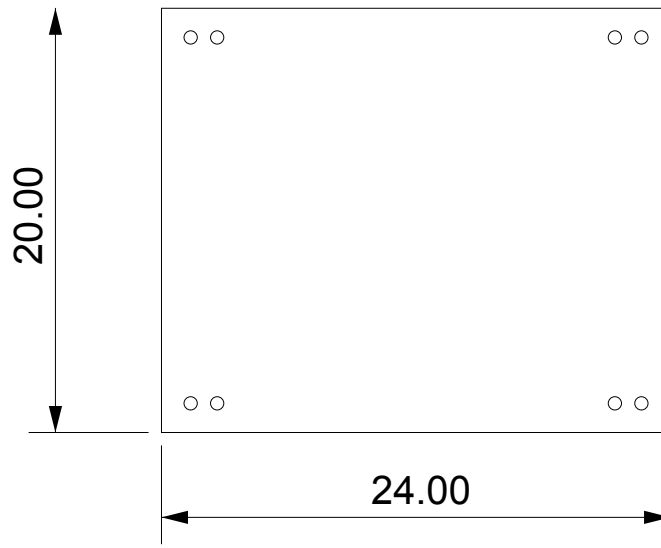

PARISIENNE SIDE OR BEDSIDE TABLE - RECTANGLE LARGE

---

Length	24"
Depth	20"
Height	22"

- 3/4" thick clear acrylic
- Optional shelf at 6"H
- Brass or chrome hardware available

PARISIENNE SIDE OR BEDSIDE TABLE - RECTANGLE LARGE

Length	24"
Depth	20"
Height	22"

- 3/4" thick clear acrylic
- Optional shelf at 6"H
- Brass or chrome hardware available