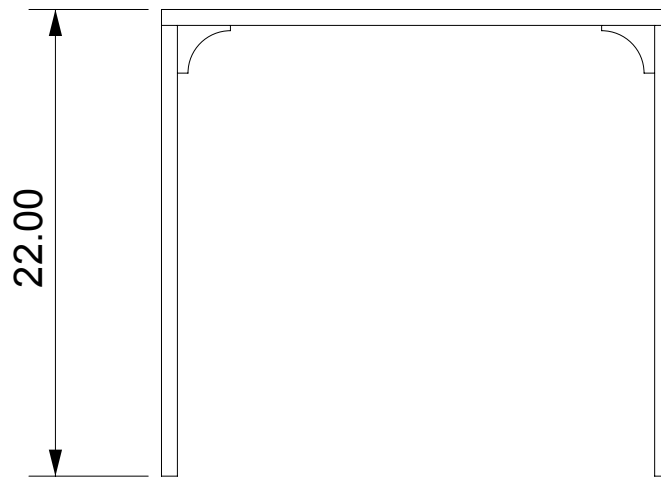

PARISIENNE SIDE OR BEDSIDE TABLE - RECTANGLE LARGE

---

Length	24"
Depth	20"
Height	22"

- 3/4" thick clear acrylic
- Optional shelf at 6"H
- Brass or chrome hardware available

PARISIENNE SIDE OR BEDSIDE TABLE - RECTANGLE LARGE

Length	24"
Depth	20"
Height	22"

- 3/4" thick clear acrylic
- Optional shelf at 6"H
- Brass or chrome hardware available