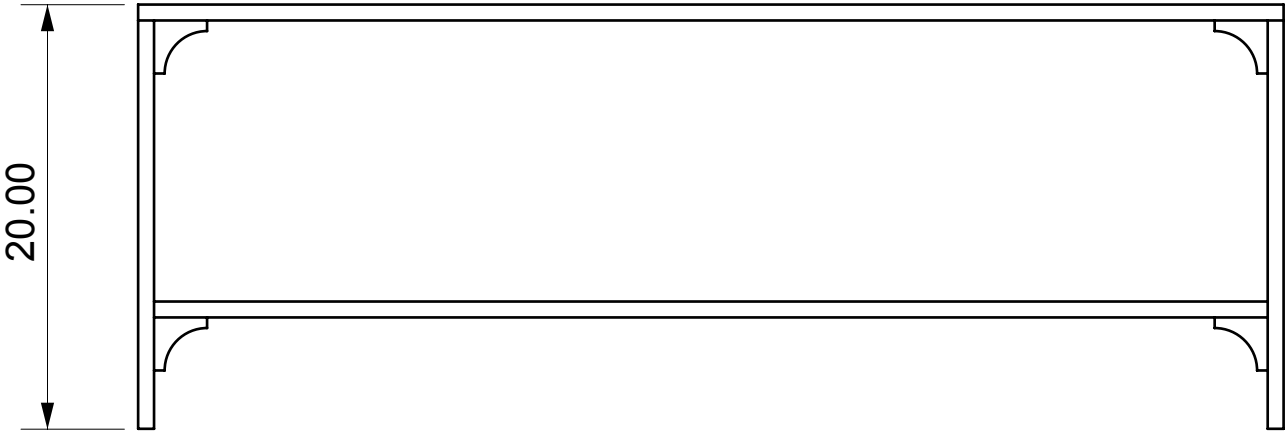

PARISIENNE MEDIA CONSOLE

| | |
|--------|-----|
| Length | 54" |
| Depth | 20" |
| Height | 20" |

- 3/4" thick clear acrylic
- Shelf at 6"H
- Brass or chrome hardware available

PARISIENNE MEDIA CONSOLE

| | |
|--------|-----|
| Length | 54" |
| Depth | 20" |
| Height | 20" |

- 3/4" thick clear acrylic
- Shelf at 6"H
- Brass or chrome hardware available