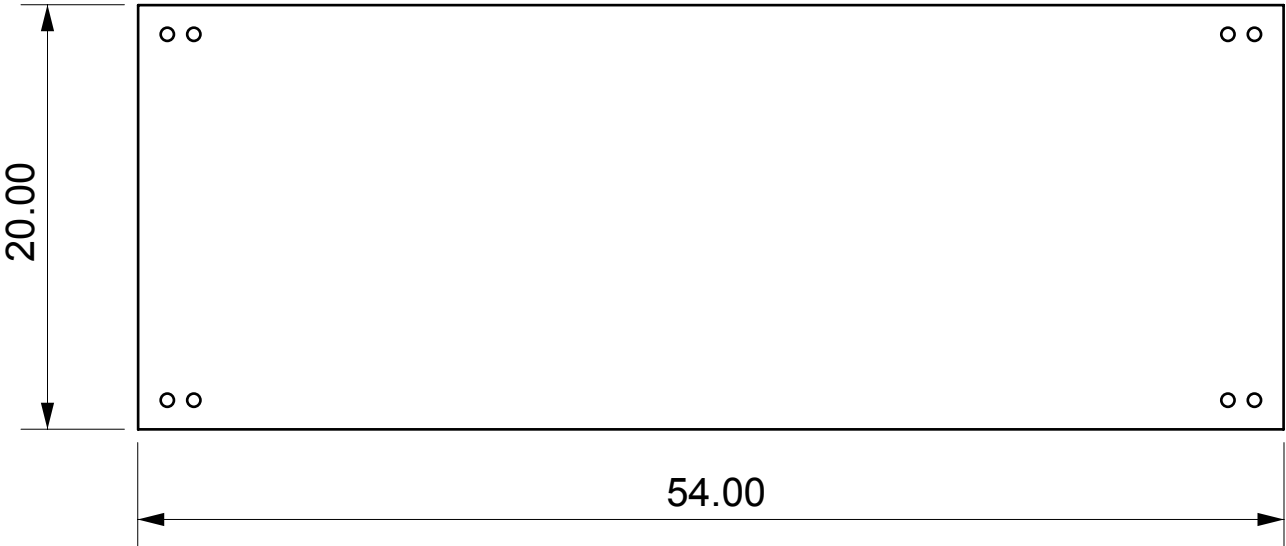

PARISIENNE MEDIA CONSOLE

| | |
|--------|-----|
| Length | 54" |
| Depth | 20" |
| Height | 20" |

- 3/4" thick clear acrylic
- Shelf at 6"H
- Brass or chrome hardware available

PARISIENNE MEDIA CONSOLE

| | |
|--------|-----|
| Length | 54" |
| Depth | 20" |
| Height | 20" |

- 3/4" thick clear acrylic
- Shelf at 6"H
- Brass or chrome hardware available