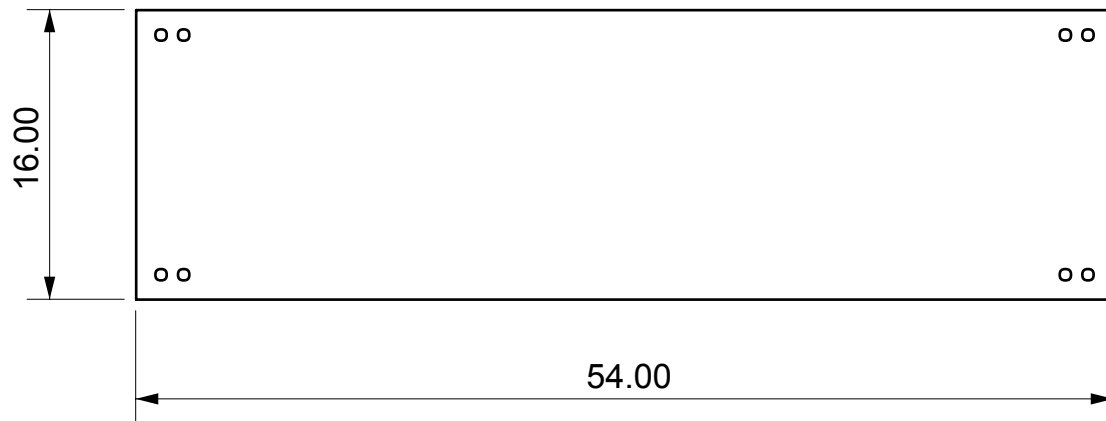

PARISIENNE CONSOLE TABLE - LARGE

Length	54"
Depth	16"
Height	32"

- 3/4" thick clear acrylic
- Shelf at 23"H
- Brass or chrome hardware available

PARISIENNE CONSOLE TABLE - LARGE

Length	54"
Depth	16"
Height	32"

- 3/4" thick clear acrylic
- Shelf at 23"H
- Brass or chrome hardware available