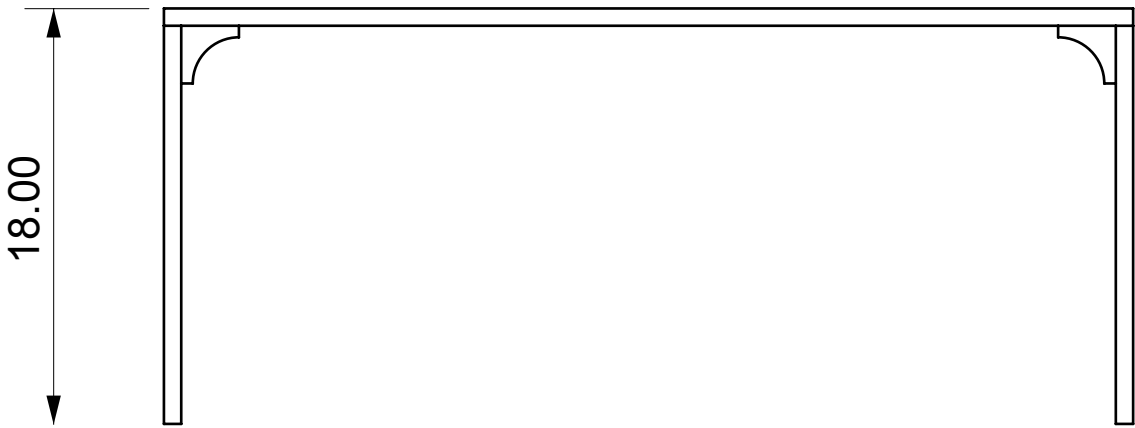

PARISIENNE COFFEE TABLE - RECTANGLE SMALL

Length	42"
Depth	20"
Height	18"

- 3/4" thick clear acrylic
- Optional shelf at 6"H
- Brass or chrome hardware available

PARISIENNE COFFEE TABLE - RECTANGLE SMALL

Length	42"
Depth	20"
Height	18"

- 3/4" thick clear acrylic
- Optional shelf at 6"H
- Brass or chrome hardware available