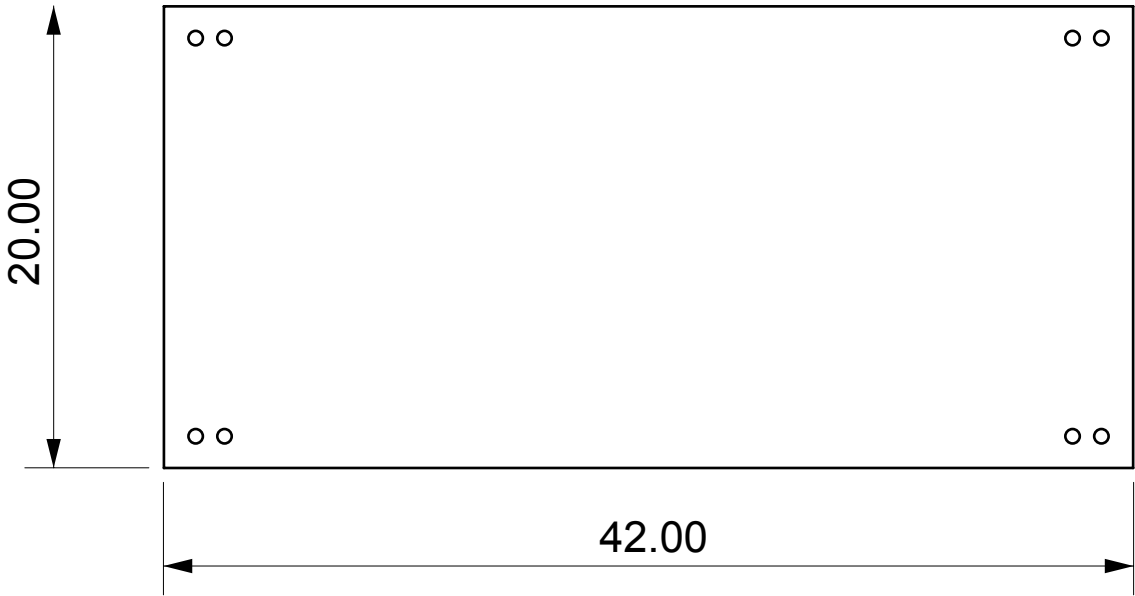

PARISIENNE COFFEE TABLE - RECTANGLE SMALL

Length	42"
Depth	20"
Height	18"

- 3/4" thick clear acrylic
- Optional shelf at 6"H
- Brass or chrome hardware available

PARISIENNE COFFEE TABLE - RECTANGLE SMALL

Length	42"
Depth	20"
Height	18"

- 3/4" thick clear acrylic
- Optional shelf at 6"H
- Brass or chrome hardware available