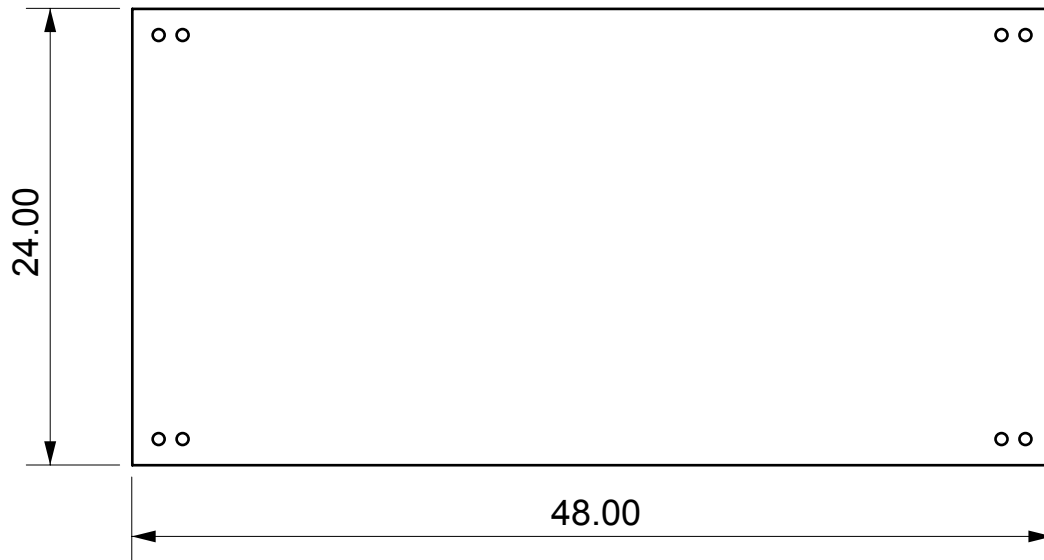

## PARISIENNE COFFEE TABLE - RECTANGLE MEDIUM

---

Length	48"
Depth	24"
Height	18"

- 3/4" thick clear acrylic
- Optional shelf at 6"H
- Brass or chrome hardware available

PARISIENNE COFFEE TABLE - RECTANGLE MEDIUM

Length	48"
Depth	24"
Height	18"

- 3/4" thick clear acrylic
- Optional shelf at 6"H
- Brass or chrome hardware available