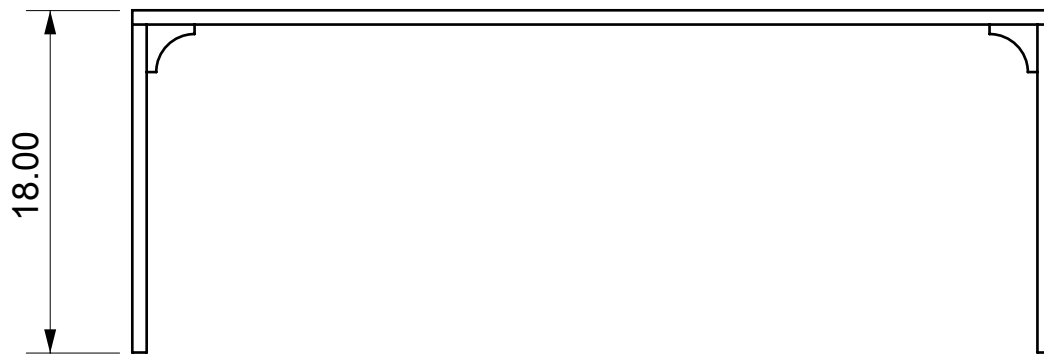

## PARISIENNE COFFEE TABLE - RECTANGLE MEDIUM

---

Length	48"
Depth	24"
Height	18"

- 3/4" thick clear acrylic
- Optional shelf at 6"H
- Brass or chrome hardware available

PARISIENNE COFFEE TABLE - RECTANGLE MEDIUM

Length	48"
Depth	24"
Height	18"

- 3/4" thick clear acrylic
- Optional shelf at 6"H
- Brass or chrome hardware available