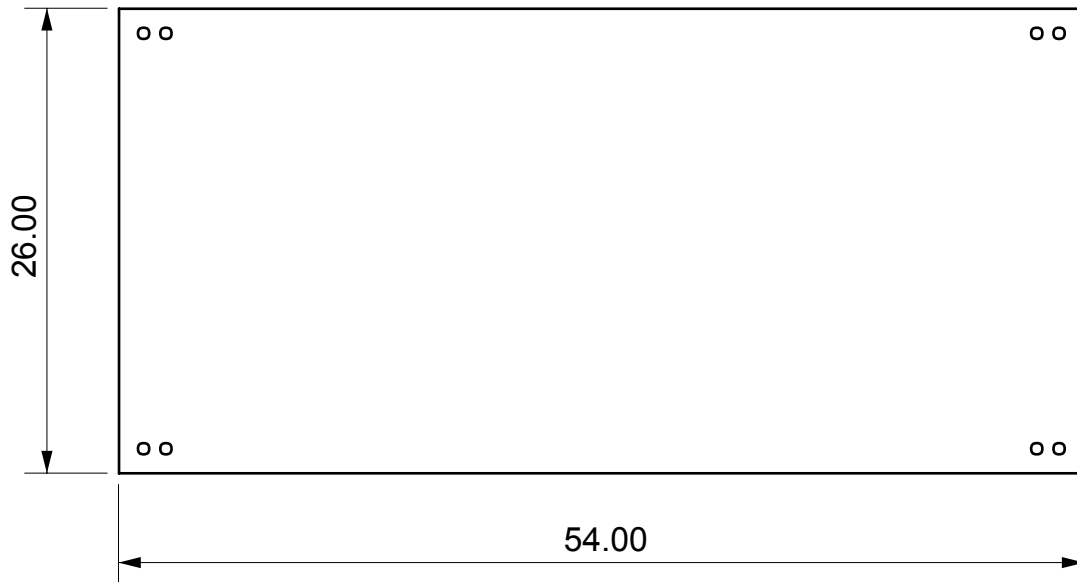

PARISIENNE COFFEE TABLE - RECTANGLE LARGE

Length	54"
Depth	26"
Height	18"

- 3/4" thick clear acrylic
- Shelf at 6"H
- Brass or chrome hardware available

PARISIENNE COFFEE TABLE - RECTANGLE LARGE

Length	54"
Depth	26"
Height	18"

- 3/4" thick clear acrylic
- Shelf at 6"H
- Brass or chrome hardware available