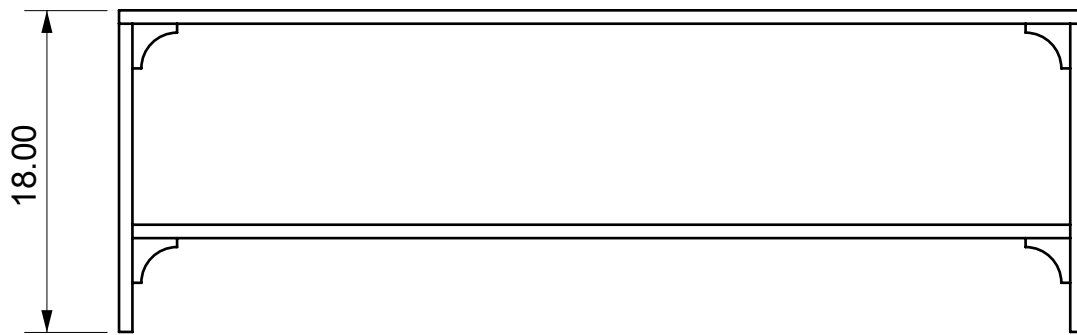

PARISIENNE COFFEE TABLE - RECTANGLE LARGE

Length	54"
Depth	26"
Height	18"

- 3/4" thick clear acrylic
- Shelf at 6"H
- Brass or chrome hardware available

PARISIENNE COFFEE TABLE - RECTANGLE LARGE

Length	54"
Depth	26"
Height	18"

- 3/4" thick clear acrylic
- Shelf at 6"H
- Brass or chrome hardware available