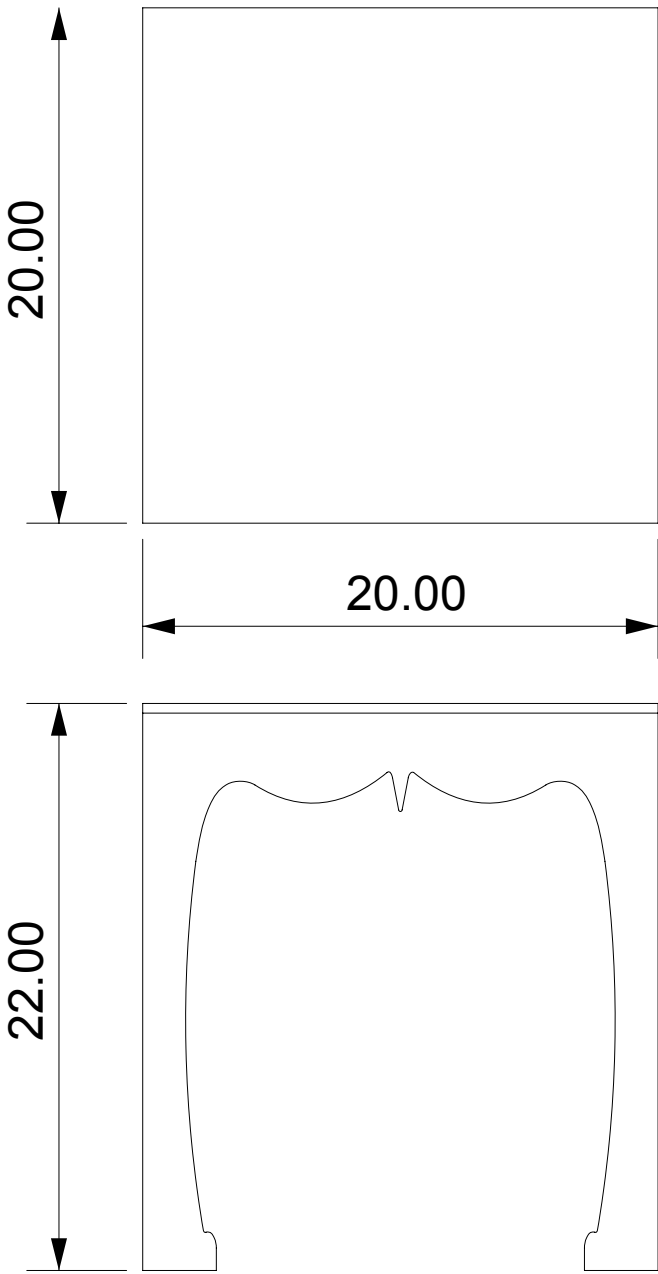

AGRA SIDE OR BEDSIDE TABLE - SQUARE

Length	20"
Depth	20"
Height	22"

- 3/8" thick clear acrylic
- 1/2" thick clear acrylic roman top

AGRA SIDE OR BEDSIDE TABLE - SQUARE

Length	20"
Depth	20"
Height	22"

- 3/8" thick clear acrylic
- 1/2" thick clear acrylic roman top