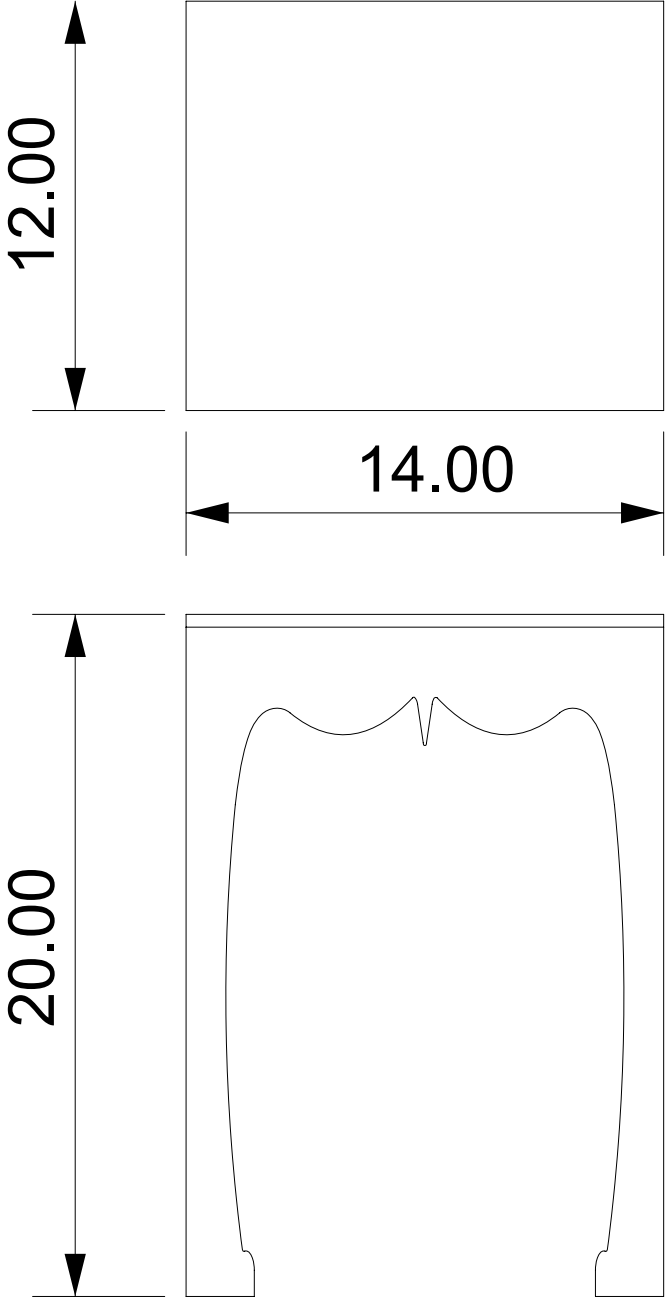

AGRA SIDE OR BEDSIDE TABLE - RECTANGLE SMALL

Length	14"
Depth	12"
Height	20"

- 3/8" thick clear acrylic
- 1/2" thick clear acrylic roman top

AGRA SIDE OR BEDSIDE TABLE - RECTANGLE SMALL

Length	14"
Depth	12"
Height	20"

- 3/8" thick clear acrylic
- 1/2" thick clear acrylic roman top