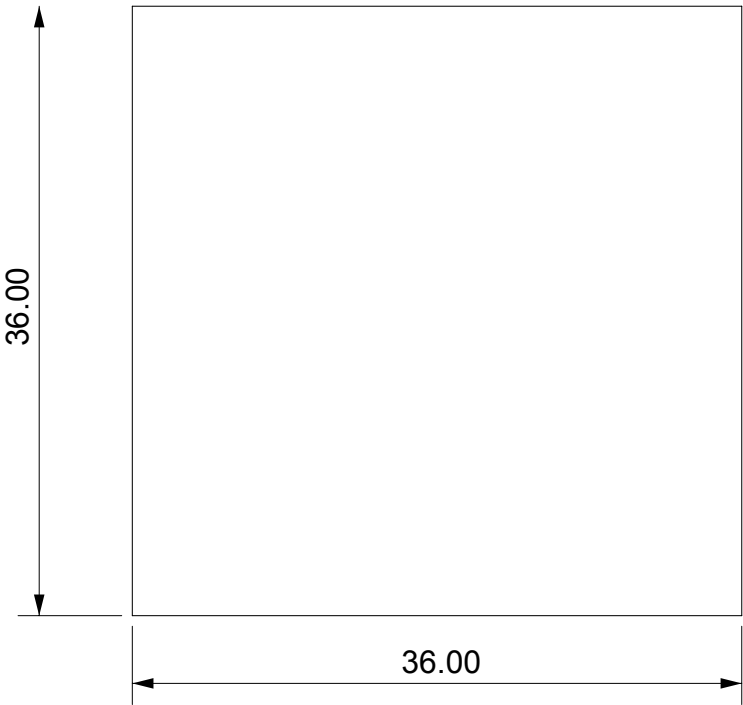

## AGRA GAME TABLE

---

Length	36"
Depth	36"
Height	30"

- ½" thick clear acrylic
- ¾" thick clear acrylic roman top

AGRA GAME TABLE

Length	36"
Depth	36"
Height	30"

- 1/2" thick clear acrylic
- 3/4" thick clear acrylic roman top