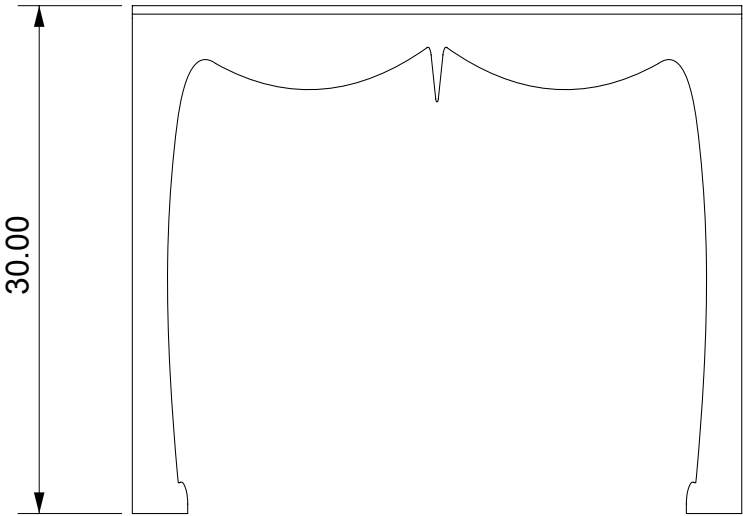

## AGRA GAME TABLE

---

Length	36"
Depth	36"
Height	30"

- ½" thick clear acrylic
- ¾" thick clear acrylic roman top

AGRA GAME TABLE

Length	36"
Depth	36"
Height	30"

- 1/2" thick clear acrylic
- 3/4" thick clear acrylic roman top